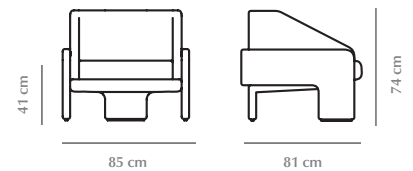

// as pictured

Upholstery – Velvet Mediterranee

Feet - Polished brass