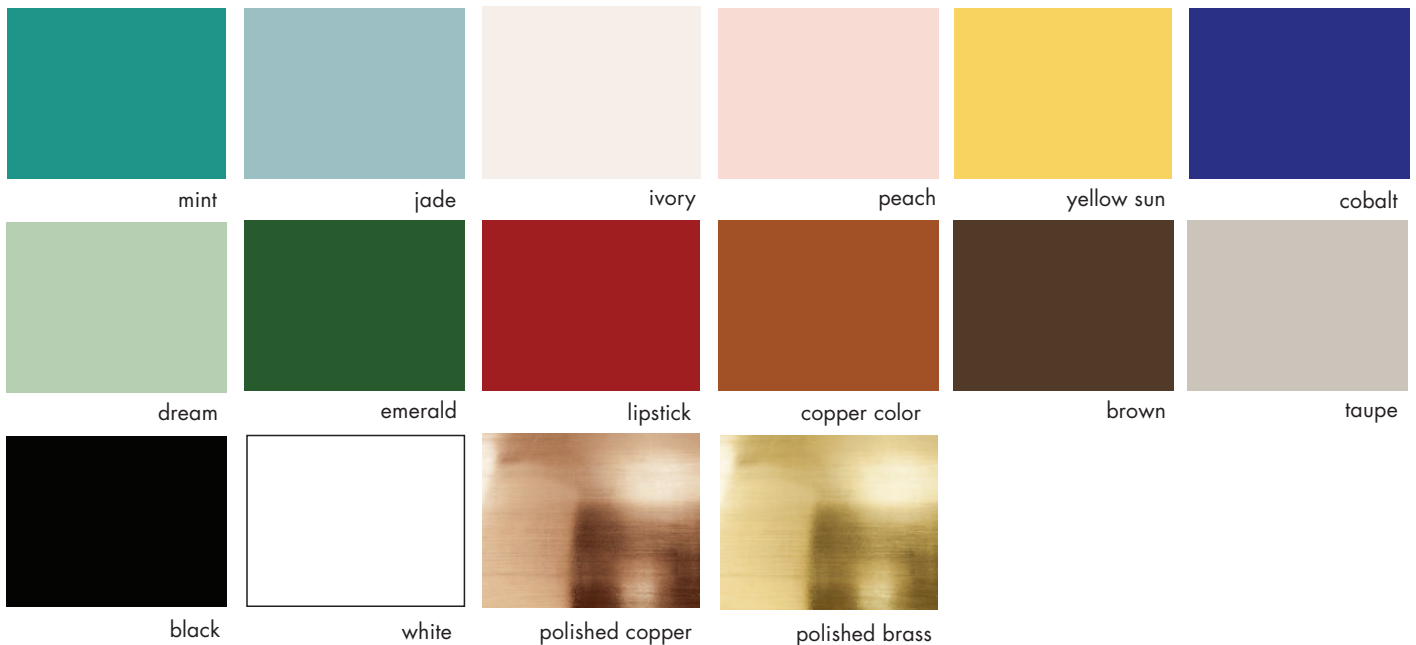

METALS METAIS

mint

jade

ivory

peach

yellow sun

cobalt

dream

emerald

lipstick

copper color

brown

taupe

black

white

polished copper

polished brass

NOTE – BRASS PIECES: this product is handmade; any small stain or roughness is a feature of the product, not a defect.

Peach is a painted color, not a lacquered one.

Before any intervention, cut the power.

AVISO – PEÇAS COM LATÃO: este produto é feito artesanalmente; qualquer pequena rugosidade ou mancha é uma característica do produto, não um defeito.

Peach é uma cor pintada, não lacada.

Antes de qualquer intervenção, desligue a electricidade.

This product can be made in other finishings
Este produto pode ser feito noutros acabamentos