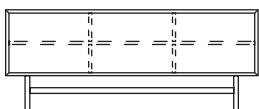

JAZZ INTERIOR
sideboard