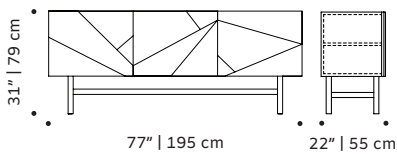

PACKAGING

Weight item:

Jazz sideboard: **Jazz bar cabinet:**

158 lb | 72 kg   187 lb | 85 kg

Weight packaging:

Jazz sideboard: **Jazz bar cabinet:**

158 lb | 198 kg   214 lb | 97 kg

Packaging type: cardboard box and pallet

Packaging dimensions with pallet:

Jazz sideboard: **Jazz bar cabinet:**

205x60x80 cm   1,05 m³ | 37 ft³

Number of parcels: 1

JAZZ
sideboard