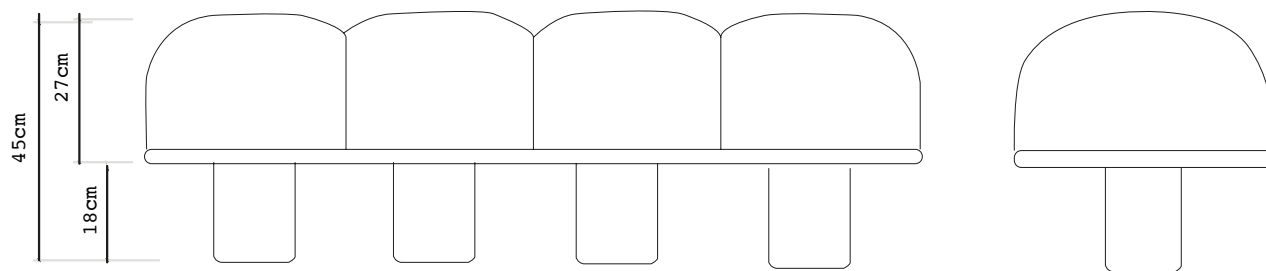

HYGGE
BENCH

HYGGE BENCH

W 140cm | 55"

D 50cm | 19.7"

H 45cm | 17.7"

PRODUCT FEATURES

Structure in Solid Oak wood. Upholstered in Boucle fabric.

Legs: Travertino