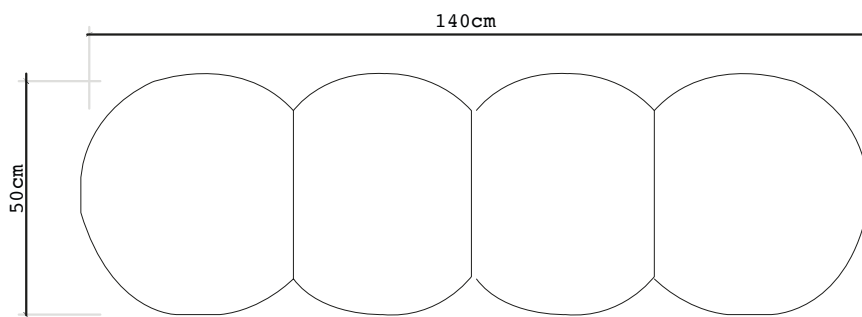

HYGGE
BENCH

HYGGE BENCH

W 140cm | 55"

D 50cm | 19.7"

H 45cm | 17.7"

PRODUCT FEATURES

Structure in Solid Oak wood. Upholstered in Boucle fabric.

Legs: Travertino

Ivory

BETREND FABRIC

TECHNICAL DETAILS

Composition: 53.3% AC + 46.7% PL

Width: 140cm

Weight: 653,8 g/m

Martindale: >50.000

Use

TECHNICAL DETAILS

Composition: 53.70% AC + 46.30% PL

Width: 140cm

Weight: 588 g/ml

Martindale: > 70.000

Lightfastness: 3-4

Pilling: 4-5

FR: Available in 2 versions BS 5852-1:1979