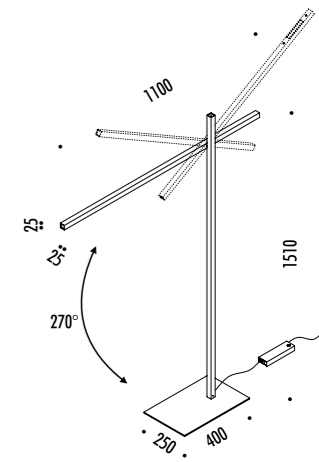

The sizes are expressed in millimeters.

DESIGN FEDERICO DELROSSO - 2017
 LAMPADA DA TERRA - METACRILATO - METALLO
 FLOOR LAMP - METHACRYLATE - METAL

HASHI

CE IP20

DRIVER

19030400	NERO OPACO / MATT BLACK - 3000K	110-240 V - 50/60 Hz - 15,5 W LED - 823 lm - CRI > 90 CAVO NERO - ORIENTABILE - DIMMER BLACK CABLE - ADJUSTABLE - DIMMER
19030400-27	NERO OPACO / MATT BLACK - 2700K	
19030800	OTTONE SPAZZOLATO / BRUSHED BRASS - 3000K	
19030800-27	OTTONE SPAZZOLATO / BRUSHED BRASS - 2700K	