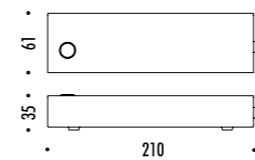

The sizes are expressed in millimeters.

DESIGN FEDERICO DELROSSO - 2017
 LAMPADA DA TERRA - METACRILATO - METALLO
 FLOOR LAMP - METHACRYLATE - METAL

HASHI

CE IP20

DRIVER

19030400	NERO OPACO / MATT BLACK - 3000K	110-240 V - 50/60 Hz - 15,5 W LED - 823 lm - CRI > 90 CAVO NERO - ORIENTABILE - DIMMER BLACK CABLE - ADJUSTABLE - DIMMER
19030400-27	NERO OPACO / MATT BLACK - 2700K	
19030800	OTTONE SPAZZOLATO / BRUSHED BRASS - 3000K	
19030800-27	OTTONE SPAZZOLATO / BRUSHED BRASS - 2700K	