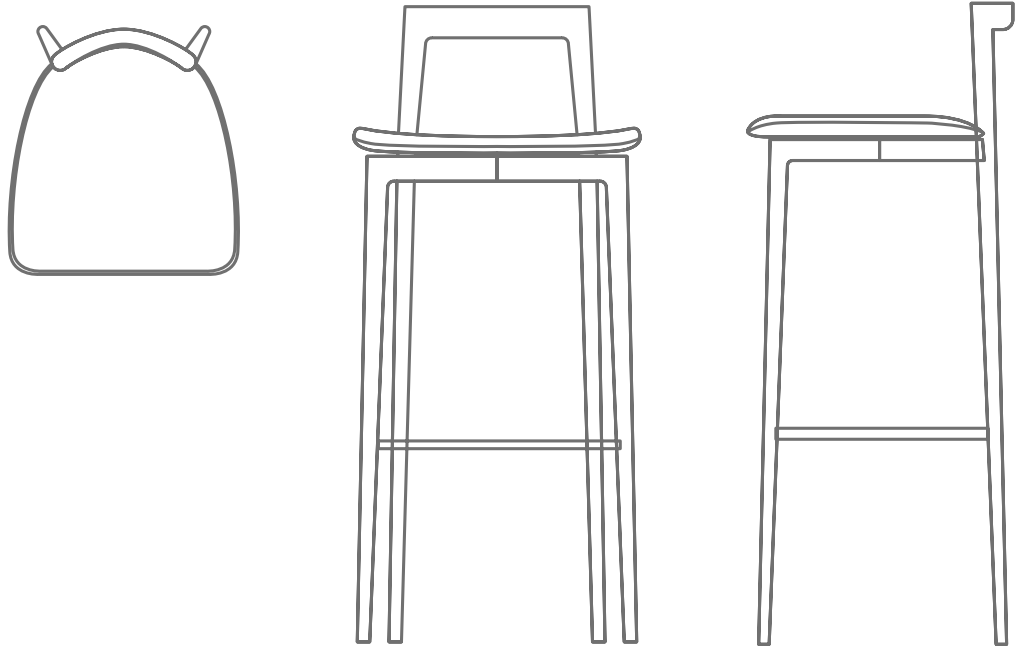

GREY BAR CHAIR

WITH A LIGHT SOLID WOOD STRUCTURE, THIS CHAIR IS SUITABLE FOR CONTEMPORARY INTERIORS, THE CHAIR'S PROPORTIONS AND REDUCTION OF MATERIAL PROVIDES SIGNIFICANT SPECIAL ADVANTAGES AS WELL AS AN ENRICHED AESTHETIC.

GREY BAR CHAIR

W: 45 CM | 17,7"
D: 50 CM | 19,7"
H: 102 CM | 40,2"
OR
H: 112 CM | 44,1"

PRODUCT FEATURES

SOLID OAK WOOD STRUCTURE.
UPHOLSTERED IN GENUINE LINEA 645 LEATHER.

PRODUCT OPTIONS

UPHOLSTERY:
AVAILABLE IN ALL COLLECTOR LEATHERS AND FABRICS.
AVAILABLE IN CLIENT'S OWN MATERIAL.
WOOD FINISHES:
AVAILABLE IN ALL COLLECTOR WOOD SWATCHES.