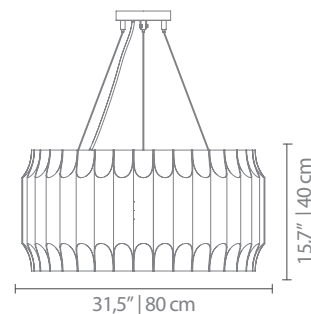

MATERIALS

BODY: Steel

STANDARD FINISHES*

BODY: Nickel Plated and White Matte (inside)

Gold Plated

*MORE FINISHES AVAILABLE IN P.247 | 248

WEIGHT

Approx. 60 kg | 132 lbs

BULBS

70 x G9 Bulbs 40W (included)
(for USA not included)

DIMENSIONS

HEIGHT: 15,7" | 40 cm

DIAMETER: 31,5" | 80 cm

ALSO AVAILABLE IN CATALOG 2018

GALLIANO 3 | SUSPENSION P.; GALLIANO 1 | WALL P.; GALLIANO 2 | WALL P.; GALLIANO 3 | WALL P.;

GALLIANO ROUND | SUSPENSION

PACKAGE

(Plywood Box)

WIDTH: 43,3" | 110 cm

HEIGHT: 22" | 56 cm

DEPTH: 43,3" | 110 cm

PACKAGE VOLUME: 0,68 m³

WEIGHT: Approx. 88 kg | 194 lbs

HEIGHT: 15,7" | 40 cm

DIAMETER: 2,5" | 6,5cm

Shade with Bulbs 

For more information, contact our team.
INFO@DELIGHTFULL.EU | WWW.DELIGHTFULL.EU