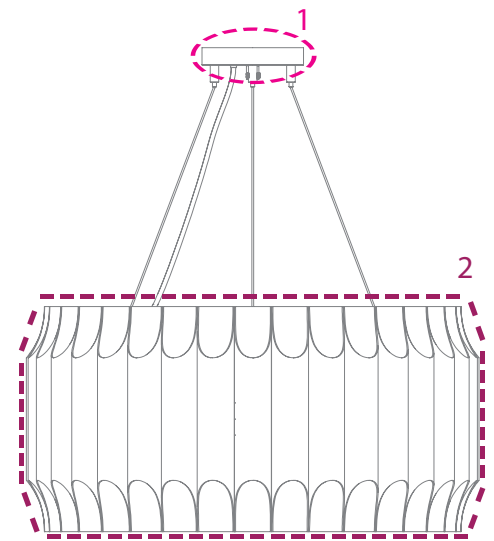

BULBS

70 x G9 Bulbs 40W (included)
(for USA not included)

DIMENSIONS

HEIGHT: 15,7" | 40 cm

DIAMETER: 31,5" | 80 cm

ALSO AVAILABLE IN CATALOG 2018

GALLIANO 3 | SUSPENSION P.; GALLIANO 1 | WALL P.; GALLIANO 2 | WALL P.; GALLIANO 3 | WALL P.;

Bulbs

70 x G9 Bulbs 40W (included)

(for USA not included)

LIGHT TECHNOLOGY: Led

POWER: 40W

COLOUR TEMPERATURE: 2700K

CANOPY AND SHADE

DESCRIPTION

CANOPY

SHADES

CANOPY

Nº1 - 1 unit

HEIGHT: 1,1" | 3 cm

DIAMETER: 68,8" | 17,5 cm

SHADES

Nº2 - 35 units

HEIGHT: 15,7" | 40 cm

DIAMETER: 2,5" | 6,5cm

Shade with Bulbs 

For more information, contact our team.
INFO@DELIGHTFULL.EU | WWW.DELIGHTFULL.EU