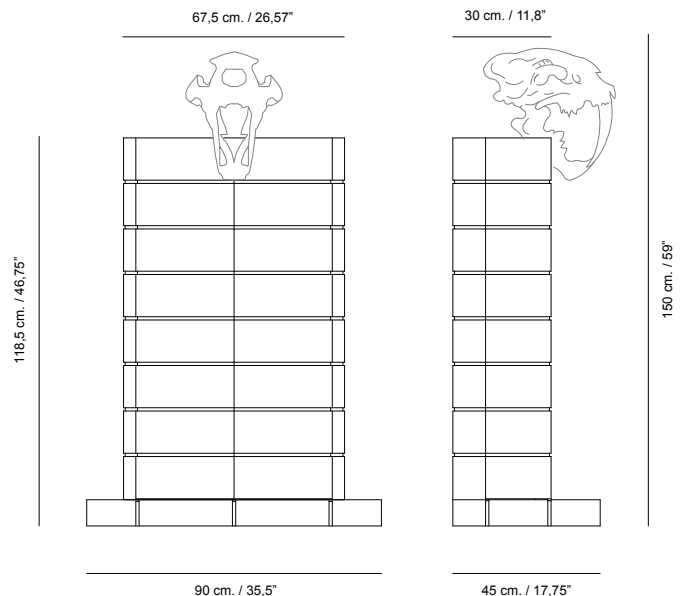

agrippa_China

1036 South Pudong Road,
Pudon New Area, 200120 Shanghai
Tel: 215 888 3776
Jerry.yu@bushangchina.com

Hércules

Paco Camús 2012

The prehistoric saber tooth, the largest feline ever to have lived on earth, is the focus of this cabinet. The handcarved wood sculpture of the saber tooth's skull functions as the handles for this architectural cabinet. Once the doors are opened, the crumpled gold leaf shines through in its many drawers. s many drawers. American walnut makes these doors solid and grandiose, but a well engineered hinge system makes the handling of these doors a smooth, luxurious experience.

Shipment information

Qty	1 box
Volume	1,22 m ³ / 43,08 ft ³
Gross weight	190 kg. / 418, 87 lb.
Item dimension (width x depth x height)	161 x 101 x 75 cm. 63,38" x 39,76" x 29,52"

Hércules

Paco Camús 2012