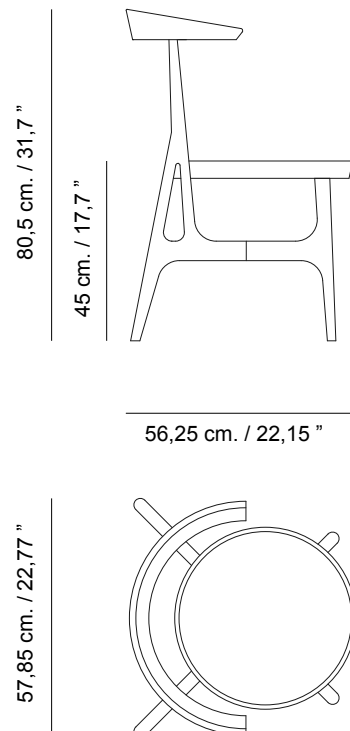

### Shipment information

Qty	1 box
Volume	0,31 m <sup>3</sup> / 10,94 ft <sup>3</sup>
Gross weight	10 kg. / 22,04 lb.
Item dimension (width x depth x height)	62 x 60 x 83 cm. 24,40" x 23,62" x 32,67"

© agrippa\_design office