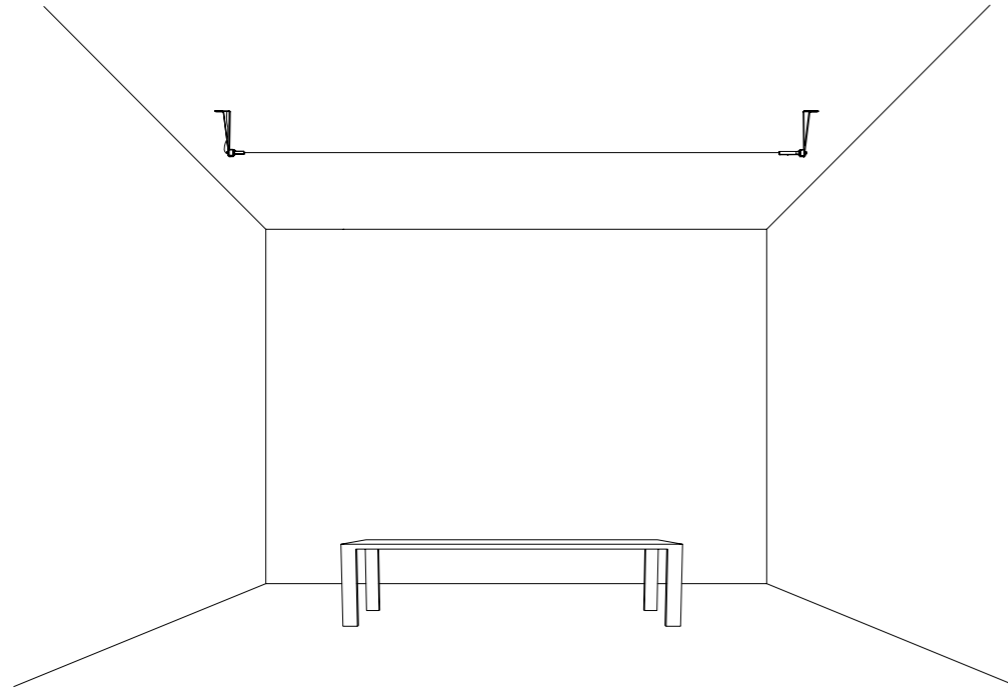

1A0080400 - KIT ATTACCO SOFFITTO / CEILING CONNECTION KIT