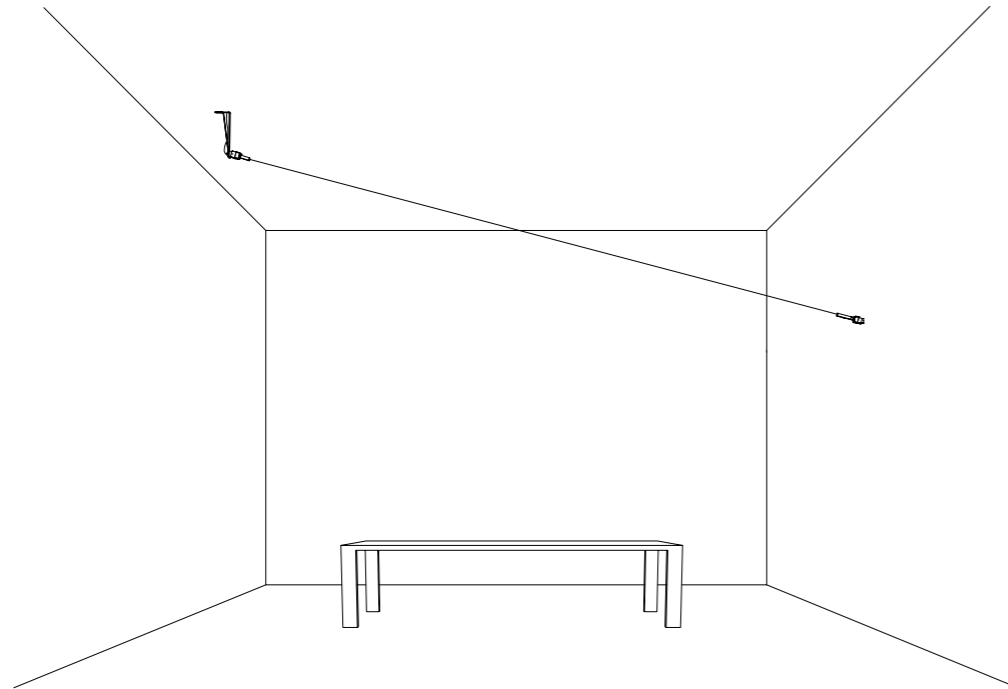

1A0080400 - KIT ATTACCO SOFFITTO / CEILING CONNECTION KIT + 1A0120400 - KIT ATTACCO PARETE PER INCLINAZIONE VERTICALE 45° / KIT WALL CONNECTION VERTICAL SLOPED 45°