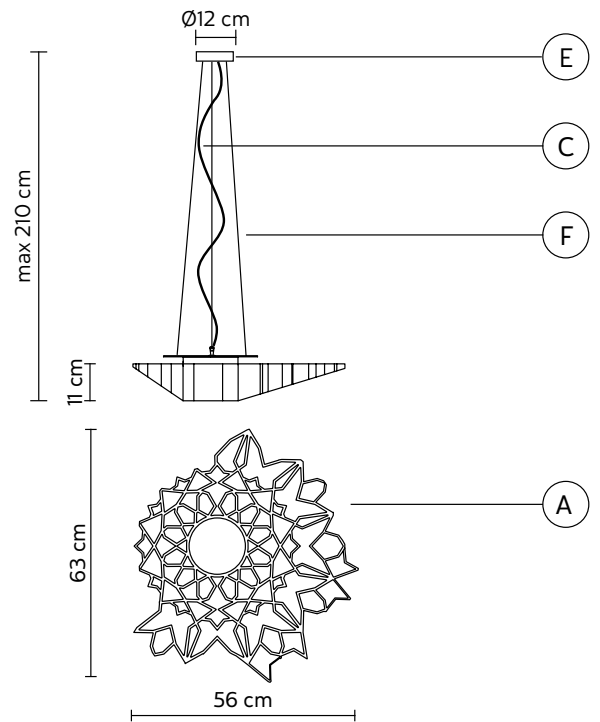

NOTREDAME suspension lamp

Luca De Bona & Dario De Meo design

year 2018

DATA SHEET - SE130 60 INT

LAMP "A"

material	techno polymer	
colour	gold	

CEILING CUP "E"

material	metal	
colour	gold	

ELECTRICAL CABLE "C"

colour	transparent	

SUSPENSION CABLE "C"

material	steel	

ELECTRICAL SYSTEM

source	LED/strip LED dimmable via trailing edge phase dimmers
	Frontal LED 13W, 1520 lumen 2700K CRI>80
	strip LED backlight 3W, 280 lumen, 2700K CRI>80 class A+

PACKAGING

n° cartons	2
net weight/kg	5,5 (A+Kit led)
gross weight/kg	7,5 (A+Kit led)
packaging/cm	67x73x18,5(A)-21x21x20(Kit led)

LIGHT EMISSION

unidirectional

	direct
	filtered
	indirect
	absence

COMPLIANT WITH

IEC	60598-1:2014
EN	60598-1:2015
degree of protection	IP20
bulb	Kit LED equipped