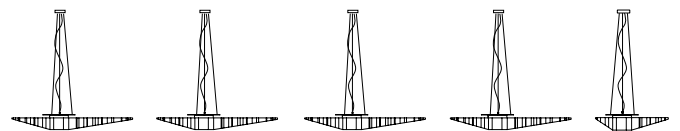

PACKAGING

n° cartons	2
net weight/kg	5,5 (A+Kit led)
gross weight/kg	7,5 (A+Kit led)
packaging/cm	67x73x18,5(A)-21x21x20(Kit led)

LIGHT EMISSION

unidirectional

	direct
	filtered
	indirect
	absence

COMPLIANT WITH

IEC	60598-1:2014
EN	60598-1:2015
	
degree of protection	IP20
bulb	Kit LED equipped

COLLECTION

also available ceiling/wall lamp version, gold and white version

SE130 3B INT SE130 5B INT SE130 30 INT SE130 50 INT SE130 4B INT