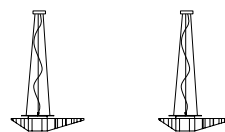

IEC	60598-1:2014
EN	60598-1:2015
	
degree of protection	IP20
bulb	Kit LED equipped

COLLECTION

also available ceiling/wall lamp version, gold and white version

SE130 3B INT SE130 5B INT SE130 30 INT SE130 50 INT SE130 4B INT