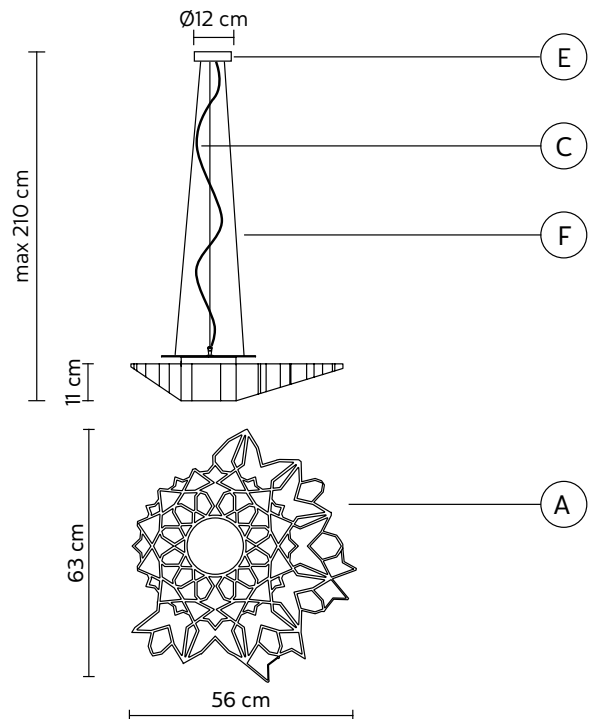

NOTREDAME suspension lamp

Luca De Bona & Dario De Meo design

year 2018

DATA SHEET - SE130 6B INT

LAMP "A"

material	techno polymer	
colour	white	

CEILING CUP "E"

material	metal
colour	matt white

ELECTRICAL CABLE "C"

colour	transparent	

SUSPENSION CABLE "C"

material	steel

ELECTRICAL SYSTEM

source	LED/strip LED dimmable via trailing edge phase dimmers
	Frontal LED 13W, 1520 lumen 2700K CRI>80
	strip LED backlight 3W, 280 lumen, 2700K CRI>80 class A+

PACKAGING

n° cartons	2
net weight/kg	5,5 (A+Kit led)
gross weight/kg	7,5 (A+Kit led)
packaging/cm	67x73x18,5(A)-21x21x20(Kit led)

LIGHT EMISSION

unidirectional

	direct
	filtered
	indirect
	absence

COMPLIANT WITH

IEC	60598-1:2014
EN	60598-1:2015
degree of protection	IP20
bulb	Kit LED equipped