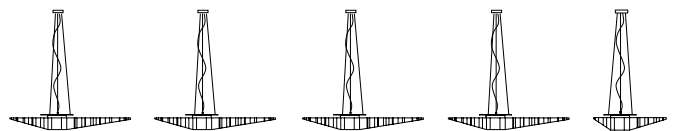

NOTREDAME suspension lamp

Luca De Bona & Dario De Meo design

year 2018

DATA SHEET - SE130 6B INT

LAMP "A"

material	techno polymer	
colour	white	

CEILING CUP "E"

material	metal
colour	matt white

PACKAGING

n° cartons	2
net weight/kg	5,5 (A+Kit led)
gross weight/kg	7,5 (A+Kit led)
packaging/cm	67x73x18,5(A)-21x21x20(Kit led)

LIGHT EMISSION

unidirectional

	direct
	filtered
	indirect
	absence

COMPLIANT WITH

IEC	60598-1:2014
EN	60598-1:2015
	
degree of protection	IP20
bulb	Kit LED equipped

COLLECTION

also available ceiling/wall lamp version, gold and white version

SE130 3B INT SE130 5B INT SE130 30 INT SE130 50 INT SE130 4B INT