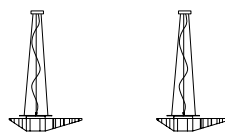

IEC	60598-1:2014
EN	60598-1:2015
	
degree of protection	IP20
bulb	Kit LED equipped

COLLECTION

also available ceiling/wall lamp version, gold and white version

SE130 3B INT SE130 5B INT SE130 30 INT SE130 50 INT SE130 4B INT