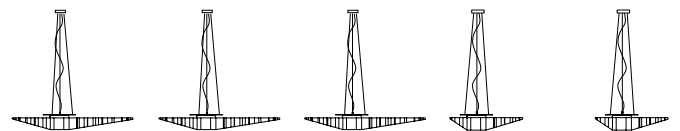

### LIGHT EMISSION

unidirectional

	direct
	filtered
	indirect
	absence

### COLLECTION

also available ceiling/wall lamp version, gold and white version

SE130 3B INT SE130 3O INT SE130 5O INT SE130 4B INT SE130 6B INT

SE130 4O INT SE130 6O INT