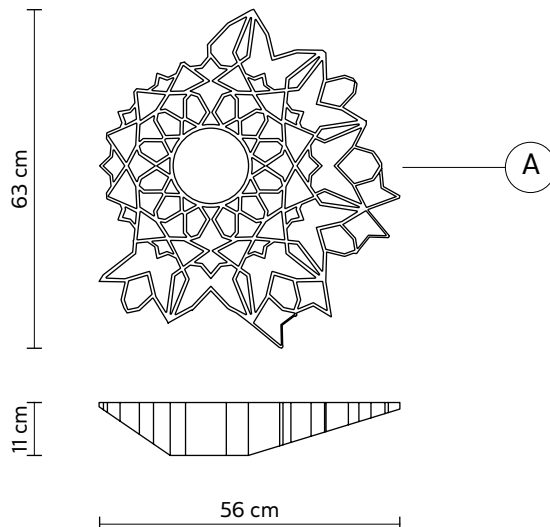

NOTREDAME ceiling/wall lamp

Luca De Bona e Dario De Meo design

year 2018

DATA SHEET - PL130 60 INT

LAMP "A"

material	techno polymer	
colour	gold	

ELECTRICAL SYSTEM

source	LED/strip LED dimmable via trailing edge phase dimmers
	Frontal LED 13W, 1520 lumen 2700K CRI>80
	strip LED backlight 3W, 280 lumen, 2700K CRI>80 class A+