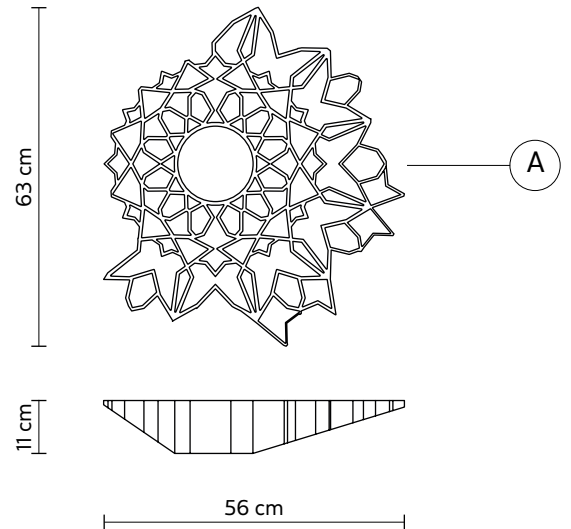

NOTREDAME ceiling/wall lamp

Luca De Bona e Dario De Meo design

year 2018

DATA SHEET - PL130 40 INT

LAMP "A"

material	techno polymer	
colour	gold	

ELECTRICAL SYSTEM

source	LED/strip LED dimmable via trailing edge phase dimmers
	Frontal LED 13W, 1520 lumen 3000K CRI>80
	strip LED backlight 3W, 280 lumen, 3000K CRI>80 class A+

PACKAGING

n° cartons	1
net weight/kg	4,8
gross weight/kg	6,75
packaging/cm	67x73x18,5

LIGHT EMISSION

unidirectional

	direct
	filtered
	indirect
	absence

COMPLIANT WITH

IEC	60598-1:2014
EN	60598-1:2015

degree of protection bulb	IP20 Kit LED equipped
---------------------------	--------------------------