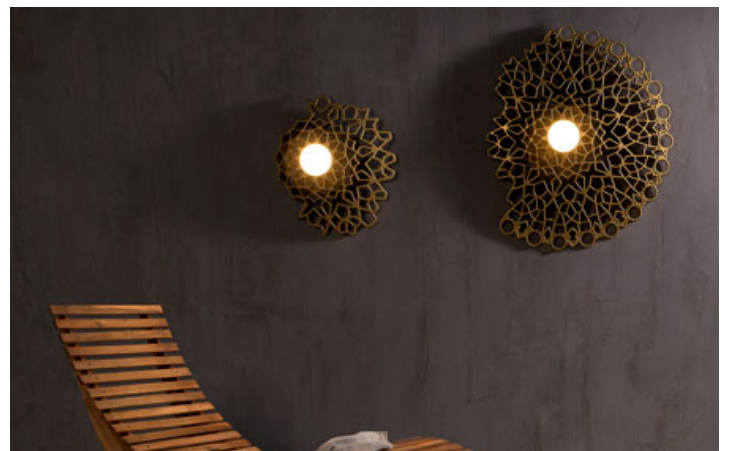

NOTREDAME ceiling/wall lamp

Luca De Bona e Dario De Meo design

year 2018

DATA SHEET - PL130 40 INT

LAMP "A"

material	techno polymer	
colour	gold	

ELECTRICAL SYSTEM

source	LED/strip LED dimmable via trailing edge phase dimmers
	Frontal LED 13W, 1520 lumen 3000K CRI>80
	strip LED backlight 3W, 280 lumen, 3000K CRI>80 class A+

PACKAGING

n° cartons	1
net weight/kg	4,8
gross weight/kg	6,75
packaging/cm	67x73x18,5

LIGHT EMISSION

unidirectional

	direct
	filtered
	indirect
	absence

COMPLIANT WITH

IEC	60598-1:2014
EN	60598-1:2015

degree of protection bulb	IP20 Kit LED equipped
---------------------------	--------------------------