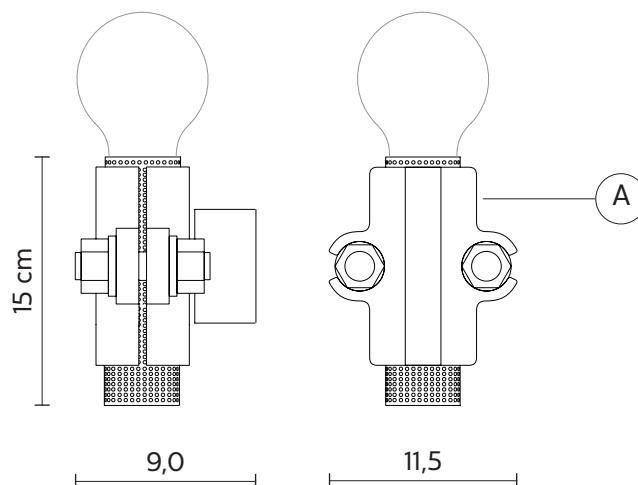

NANDO wall lamp

Dario De Meo and Luca De Bona design

year 2015

TECHNICAL SHEET - AP109 2B INT

STRUCTURE "A"

material
colour

metal
white

ELECTRICAL CABLE

socket E27
source max 1x52
energy class from E to A++

PACKAGING

nr.of collis 1
net weight/kg 1,2
gross weight/kg 1,5
packaging/cm 21x21x20

EMISSION OF LIGHT

one directional

CERTIFICATION

IEC 60598-1:2008
EN 60598-1:2008 + A11:2009

IP rate IP20
bulb optional

code **700L**
decorative bulb
E27 - 25w - ≤ 60 lumen
class E

these items are special, decorative bulbs not for illuminatin purposes