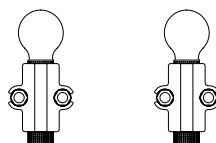

### EMISSION OF LIGHT

one directional

### CERTIFICATION

IEC 60598-1:2008  
EN 60598-1:2008 + A11:2009

IP rate IP20  
bulb optional

code **700L**  
decorative bulb  
E27 - 25w - ≤ 60 lumen  
class E

these items are special, decorative bulbs not for illuminatin purposes

### COLLECTION

available also as: suspension

AP1092GINT

AP1092OINT