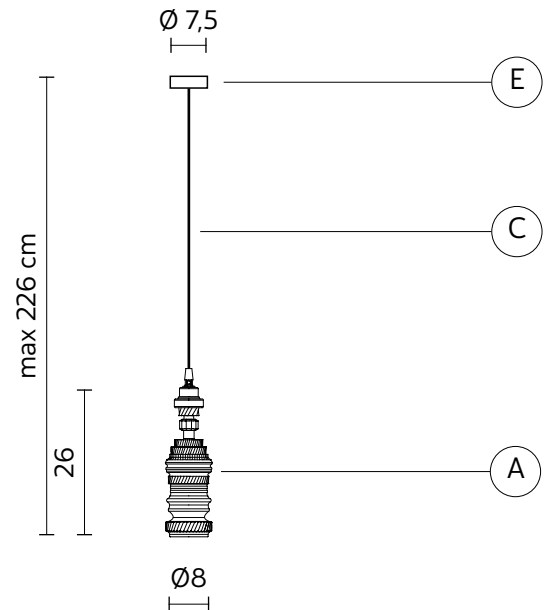

ELECTRICAL CABLE "C"

material	PVC	
colour	transparent	

ELECTRICAL SYSTEM

socket	E27
source	max 1x105w
energy class	from E to A++

PACKAGING

nr. of collis	1
net weight/kg	0,85
gross weight/kg	1,25
packaging/cm	32x32x24

EMISSION OF LIGHT

one-directional

	direct
	filtered
	indirect
	none

CERTIFICATION

IEC	60598-1:2008
EN	60598-1:2008 + A11:2009

IP rate	IP20
bulb	optional

item number **700L**
decorative bulb
E27 - 25w - ≤ 60 lumen
class E