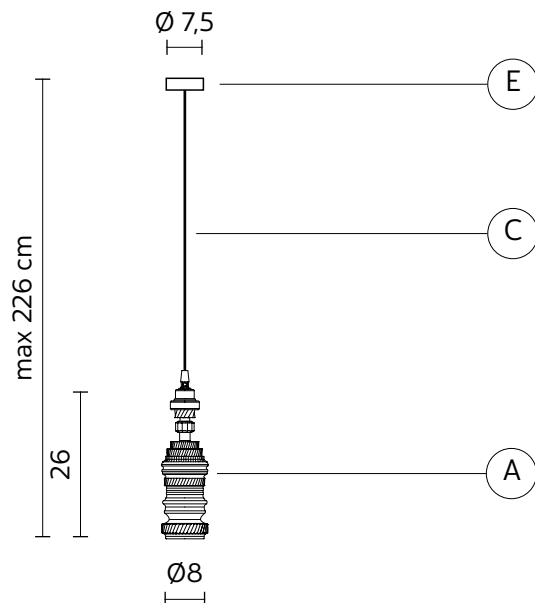

MEK suspension

Bizzarri design

year 2015

TECHNICAL SHEET - SE107 3N INT

STRUCTURE "A"

material	ceramic	
colour	matt black	

CEILING CUP "E"

material	metal
colour	matt black

ELECTRICAL CABLE "C"

material	PVC	
colour	transparent	

ELECTRICAL SYSTEM

socket	E27
source	max 1x105w
energy class	from E to A++

PACKAGING

nr. of collis	1
net weight/kg	0,85
gross weight/kg	1,25
packaging/cm	32x32x24

EMISSION OF LIGHT

one-directional

CERTIFICATION

IEC	60598-1:2008
EN	60598-1:2008 + A11:2009

IP rate	IP20
bulb	optional

item number **700L**
decorative bulb
E27 - 25w - ≤ 60 lumen
class E

these items are special, decorative bulbs not for illumination purposes