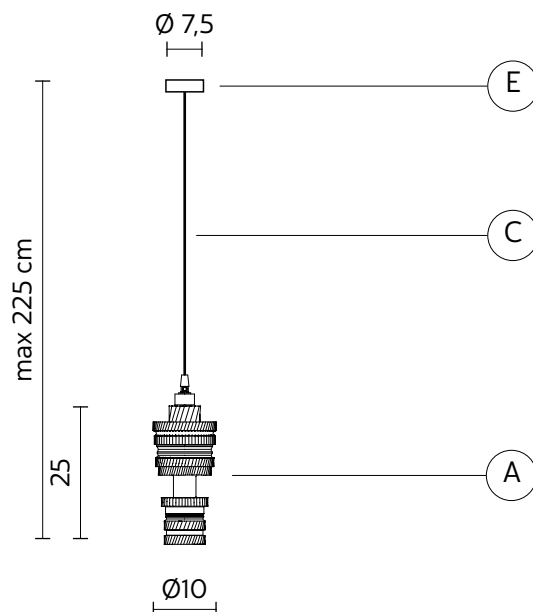

MEK suspension

Bizzarri design

year 2015

TECHNICAL SHEET - SE107 2R INT

STRUCTURE "A"

material	ceramic	
colour	white and bronze	

CEILING CUP "E"

material	metal
colour	glossy white

ELECTRICAL CABLE "C"

material	PVC	
colour	transparent	

ELECTRICAL SYSTEM

socket	E27
source	max 1x105w
energy class	from E to A++

PACKAGING

nr. of collis	1
net weight/kg	0,9
gross weight/kg	1,40
packaging/cm	33x33x25

EMISSION OF LIGHT

one-directional

	direct
	filtered
	indirect
	none

CERTIFICATION

IEC	60598-1:2008
EN	60598-1:2008 + A11:2009

IP rate	IP20
bulb	optional

item number **700L**
decorative bulb
E27 - 25w - ≤ 60 lumen
class E