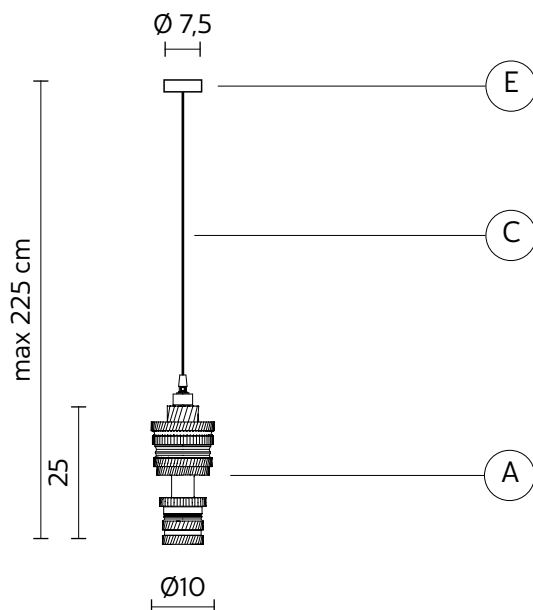

MEK suspension

Bizzarri design

year 2015

TECHNICAL SHEET - SE107 2B INT

STRUCTURE "A"

material	ceramic	
colour	white	

CEILING CUP "E"

material	metal
colour	matt white

ELECTRICAL CABLE "C"

material	PVC	
colour	transparent	

ELECTRICAL SYSTEM

socket	E27
source	max 1x105w
energy class	from E to A++

PACKAGING

nr. of collis	1
net weight/kg	0,9
gross weight/kg	1,40
packaging/cm	33x33x25

EMISSION OF LIGHT

one-directional

	direct
	filtered
	indirect
	none

CERTIFICATION

IEC	60598-1:2008
EN	60598-1:2008 + A11:2009

IP rate	IP20
bulb	optional

item number **700L**
decorative bulb
E27 - 25w - ≤ 60 lumen
class E