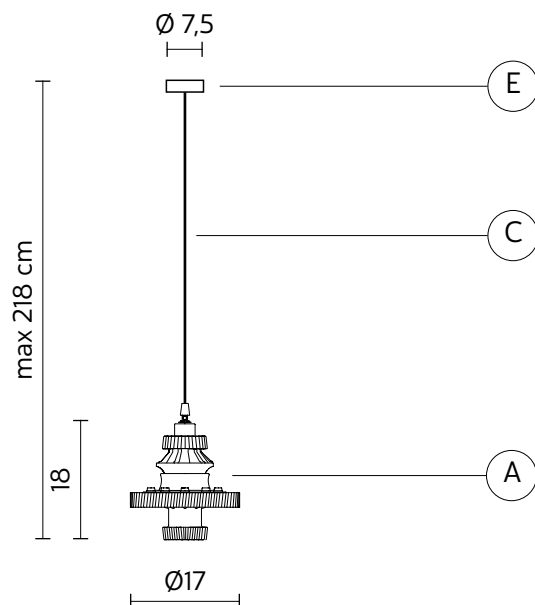

MEK suspension

Bizzarri design

year 2015

TECHNICAL SHEET - SE107 1N INT

STRUCTURE "A"

material	ceramic	
colour	matt black	

CEILING CUP "E"

material	metal
colour	matt black

ELECTRICAL CABLE "C"

material	PVC	
colour	transparent	

ELECTRICAL SYSTEM

socket	E27
source	max 1x105w
energy class	from E to A++