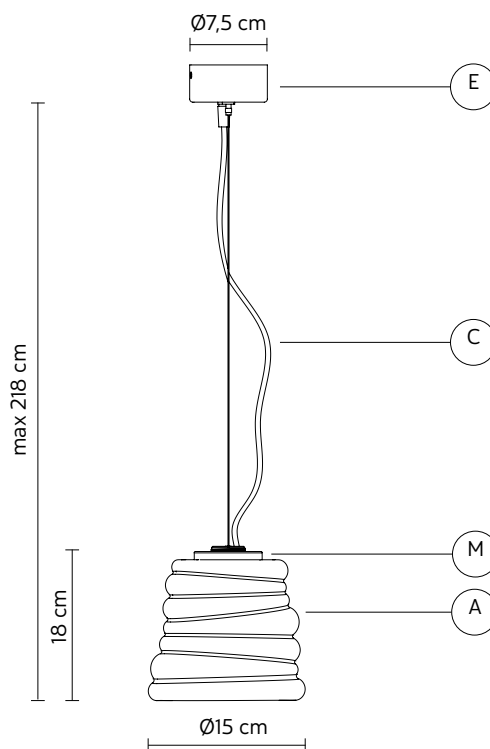

LAMPSHADE "A"

material glass
colour white frosted

KIT LED "M"

material aluminum
colour matt black

CEILING CUP "E"

material metal
colour matt black

ELECTRICAL CABLE "C"

colour black fabric cable

ELECTRICAL SYSTEM

socket E14
source 1 x max 42W
energy class from E to A++

PACKAGING

n° cartons 1
net weight/kg 0,9
gross weight/kg 1,4
packaging/cm 24x24x39

LIGHT EMISSION

unidirectional

direct
filtered
indirect
absence