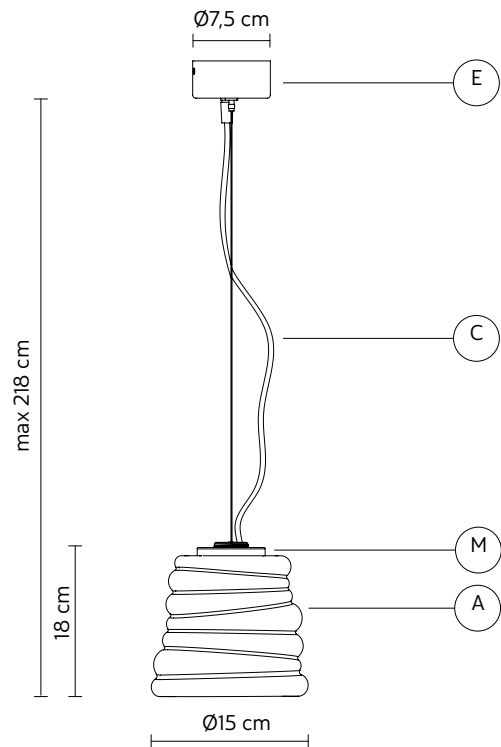

CEILING CUP "E"

material metal
colour matt black

ELECTRICAL CABLE "C"

colour white fabric
cable

ELECTRICAL SYSTEM

source LED 8W dimmable
800lumen 3000K
CRI ≥80 class A+

PACKAGING

n° cartons 1
net weight/kg 0,9
gross weight/kg 1,4
packaging/cm 24x24x39

CEILING CUP "E"

material metal
colour matt black

ELECTRICAL CABLE "C"

colour white fabric cable

ELECTRICAL SYSTEM

source LED 5W dimmable
500lumen **2700K**
CRI ≥80 class A+

PACKAGING

n° cartons 1
net weight/kg 0,9
gross weight/kg 1,4
packaging/cm 24x24x39