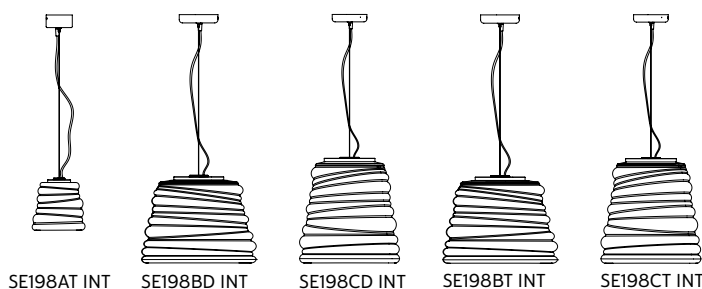

COMPLIANT WITH

IEC 60598-1:2014
EN 60598-1:2015

degree of protection IP20
LED equipped