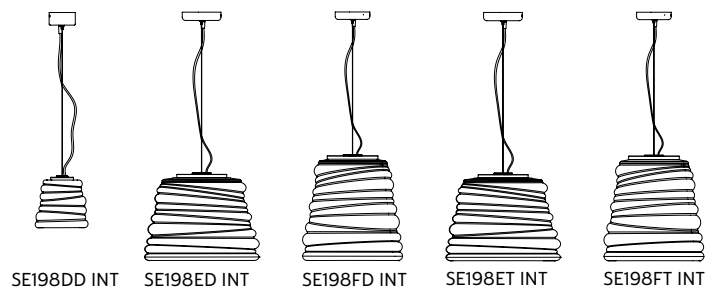

COLLECTION

also available LED version

COMPLIANT WITH

IEC 60598-1:2014
EN 60598-1:2015

degree of protection IP20
bulb not provided