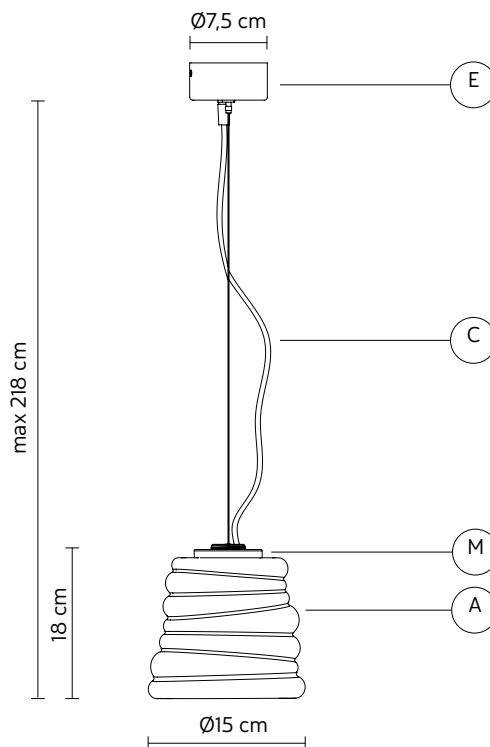

PACKAGING

n° cartons 1
net weight/kg 0,9
gross weight/kg 1,4
packaging/cm 24x24x39

LIGHT EMISSION

unidirectional

direct
filtered
indirect
absence

COMPLIANT WITH

IEC 60598-1:2014
EN 60598-1:2015

degree of protection IP20
LED equipped