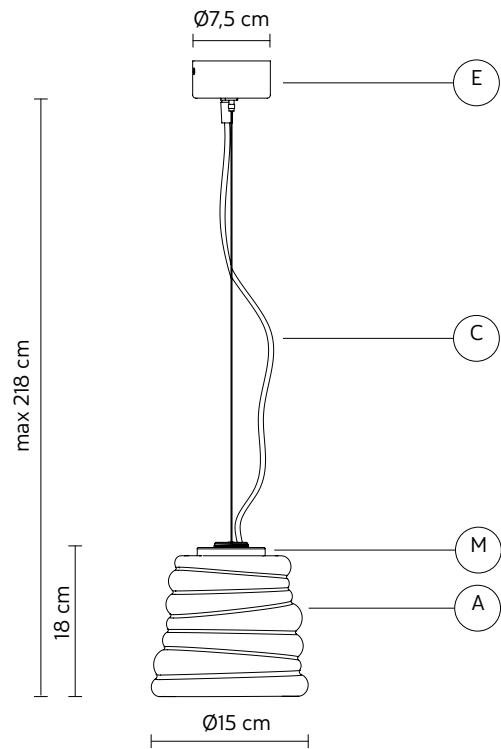

material glass
colour transparent

KIT LED "M"

material aluminum
colour matt black

CEILING CUP "E"

material metal
colour matt black

ELECTRICAL CABLE "C"

colour white fabric cable

ELECTRICAL SYSTEM

socket E14
source 1 x max 42W
energy class from E to A++

PACKAGING

n° cartons 1
net weight/kg 0,9
gross weight/kg 1,4
packaging/cm 24x24x39

LIGHT EMISSION

unidirectional

direct
filtered
indirect
absence

COLLECTION