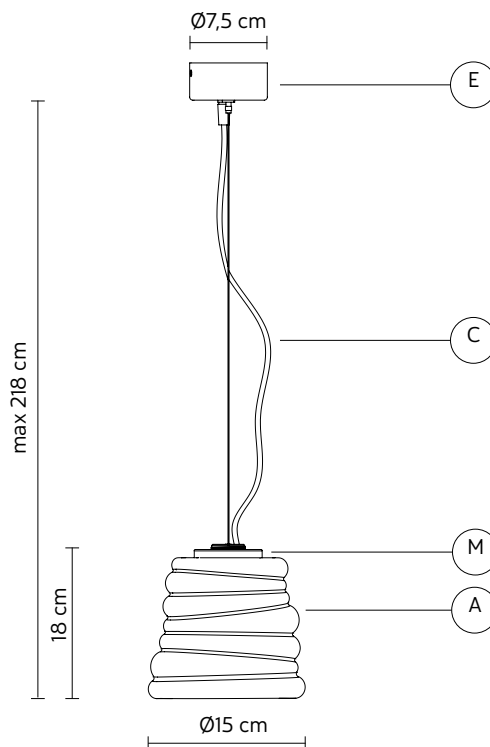

BIBENDUM pendant

Paola Navone design

year 2019

DATA SHEET - SE198AD INT

LAMPSHADE "A"

material glass
colour white frosted

KIT LED "M"

material aluminum
colour matt black

CEILING CUP "E"

material metal
colour matt black

ELECTRICAL CABLE "C"

colour black fabric
cable

ELECTRICAL SYSTEM

source LED 8W dimmable
800lumen 3000K
CRI ≥80 class A+