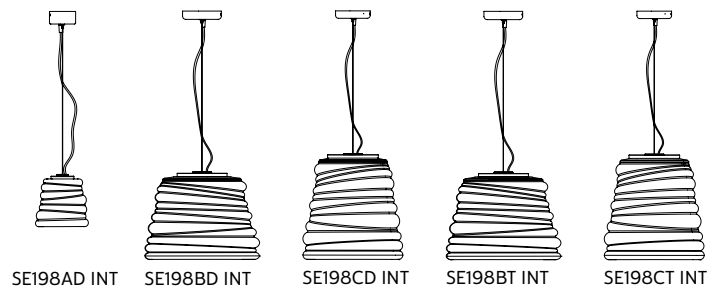

BIBENDUM pendant

Paola Navone design

year 2019

DATA SHEET - SE198AT INT

LAMPSHADE "A"

material glass
colour transparent

KIT LED "M"

material aluminum
colour matt black

CEILING CUP "E"

material metal
colour matt black

ELECTRICAL CABLE "C"

colour white fabric
cable

ELECTRICAL SYSTEM

source LED 8W dimmable
800lumen 3000K
CRI ≥80 class A+

PACKAGING

n° cartons 1
net weight/kg 0,9
gross weight/kg 1,4
packaging/cm 24x24x39

LIGHT EMISSION

unidirectional

 direct
 filtered
 indirect
 absence

COLLECTION

also available E27 version

COMPLIANT WITH

IEC 60598-1:2014
EN 60598-1:2015

degree of protection IP20
LED equipped

CEILING CUP "E"

material metal
colour matt black

ELECTRICAL CABLE "C"

colour white fabric cable

ELECTRICAL SYSTEM

source LED 5W dimmable
500lumen **2700K**
CRI ≥80 class A+

PACKAGING

n° cartons 1
net weight/kg 0,9
gross weight/kg 1,4
packaging/cm 24x24x39