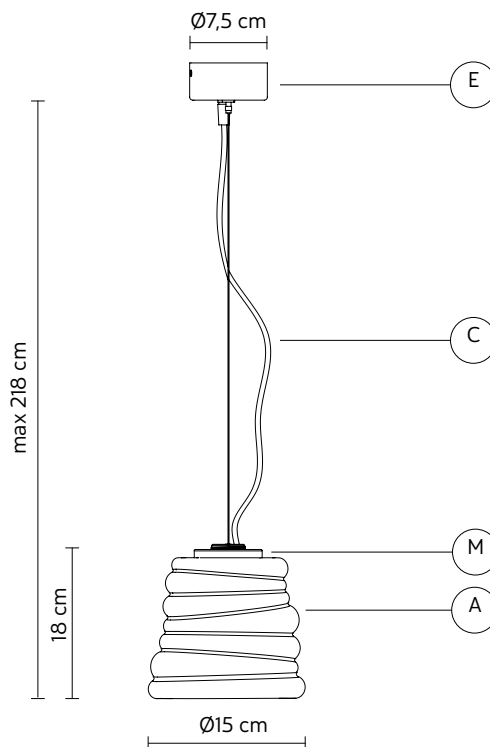

CEILING CUP "E"

material metal
colour matt black

ELECTRICAL CABLE "C"

colour white fabric cable

ELECTRICAL SYSTEM

source LED 5W dimmable
500lumen **2700K**
CRI ≥80 class A+

PACKAGING

n° cartons 1
net weight/kg 0,9
gross weight/kg 1,4
packaging/cm 24x24x39