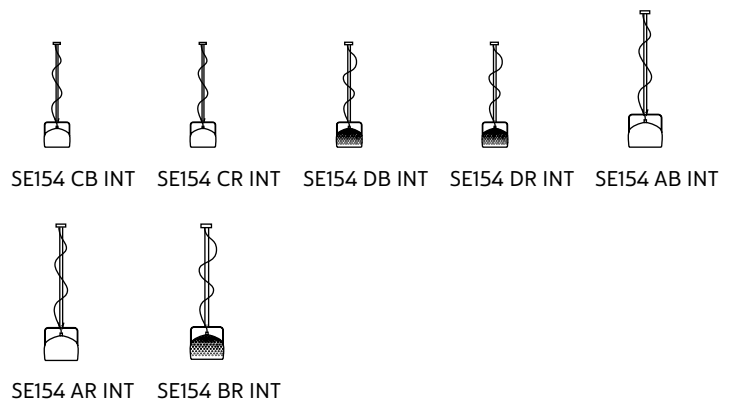

LIGHT EMISSION

unidirectional

	direct
	filtered
	indirect
	absence

COMPLIANT WITH

IEC	60598-1:2014
EN	60598-1:2015

degree of protection	IP20
bulb	not provided

COLLECTION

also available table and floor lamp version, small and large