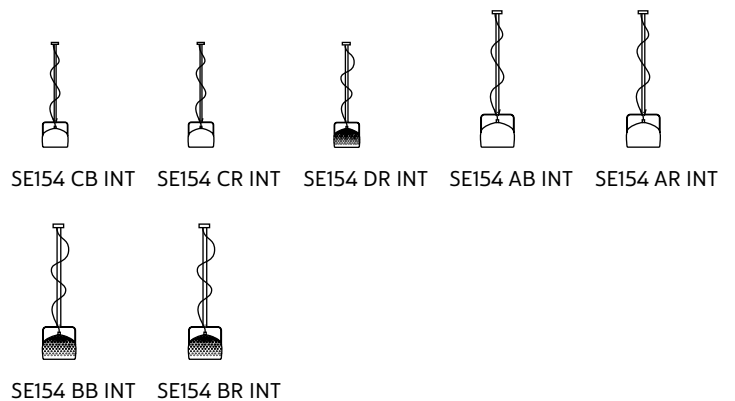

LIGHT EMISSION

unidirectional

	direct
	filtered
	indirect
	absence

COMPLIANT WITH

IEC	60598-1:2014
EN	60598-1:2015

degree of protection	IP20
bulb	not provided

COLLECTION

also available table and floor lamp version, small and large