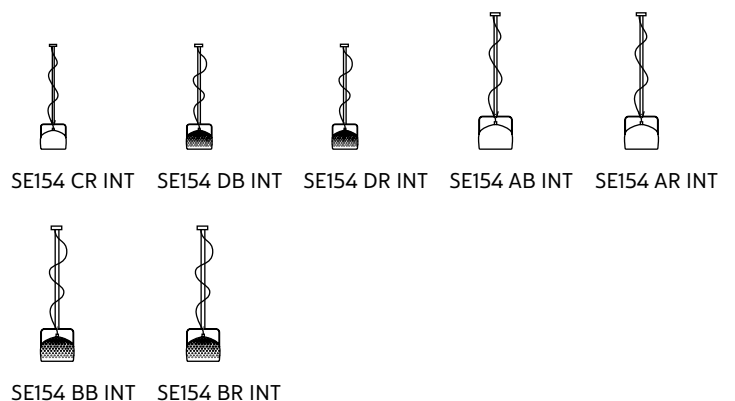

LIGHT EMISSION

unidirectional

	direct
	filtered
	indirect
	absence

COMPLIANT WITH

IEC	60598-1:2014
EN	60598-1:2015

degree of protection	IP20
bulb	not provided

COLLECTION

also available table and floor lamp version, small and large