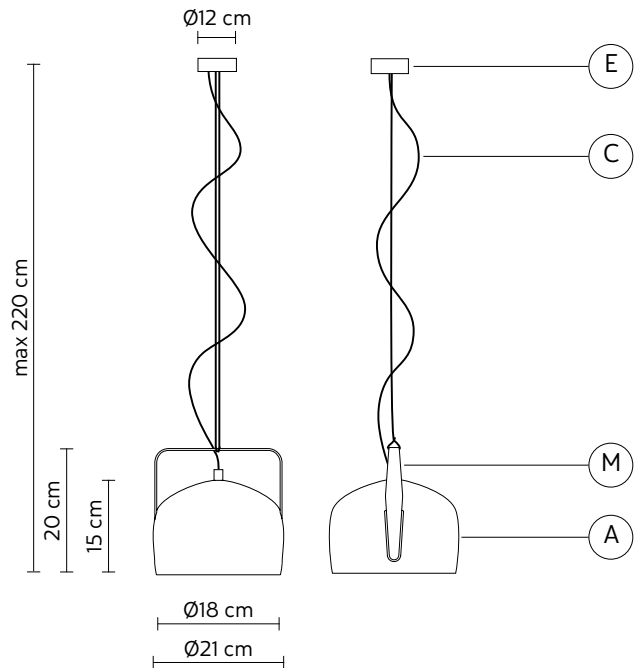

LIGHT EMISSION

unidirectional

	direct
	filtered
	indirect
	absence

COMPLIANT WITH

IEC	60598-1:2014
EN	60598-1:2015

degree of protection	IP20
bulb	not provided

COLLECTION

also available table and floor lamp version, small and large