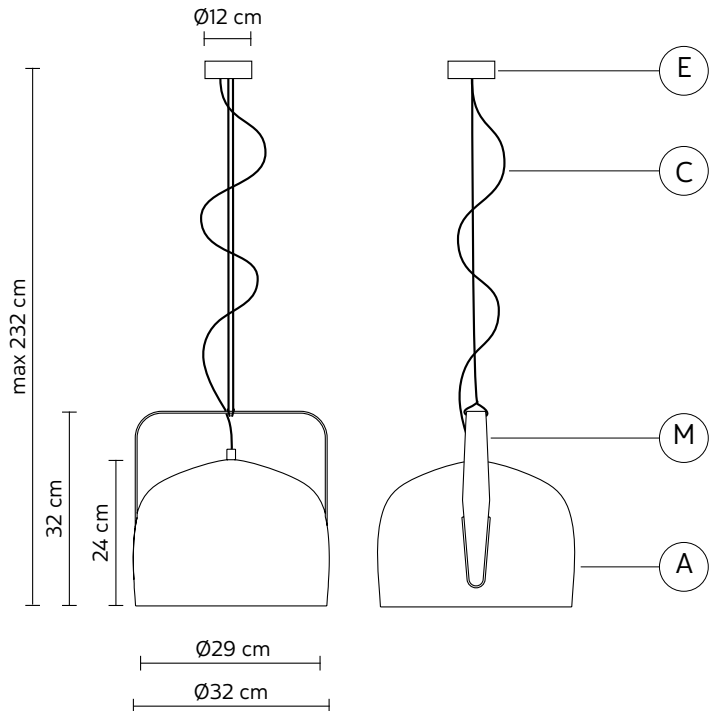

LIGHT EMISSION

unidirectional

	direct
	filtered
	indirect
	absence

COMPLIANT WITH

IEC	60598-1:2014
EN	60598-1:2015

degree of protection	IP20
bulb	not provided

COLLECTION

also available table and floor lamp version, small and large