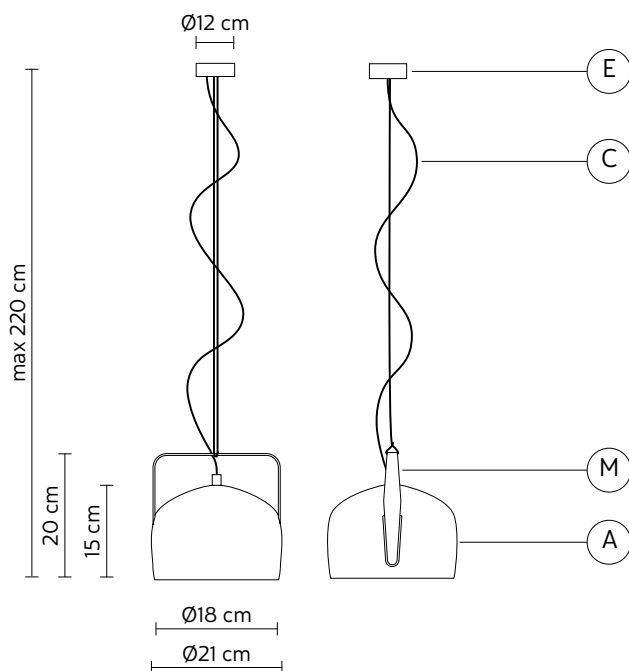

LIGHT EMISSION

unidirectional

	direct
	filtered
	indirect
	absence

COMPLIANT WITH

IEC	60598-1:2014
EN	60598-1:2015

degree of protection	IP20
bulb	not provided

COLLECTION

also available table and floor lamp version, small and large