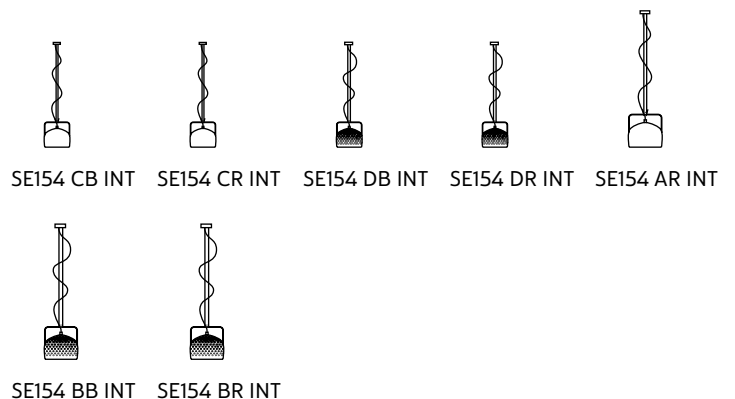

LIGHT EMISSION

unidirectional

	direct
	filtered
	indirect
	absence

COMPLIANT WITH

IEC	60598-1:2014
EN	60598-1:2015

degree of protection	IP20
bulb	not provided

COLLECTION

also available table and floor lamp version, small and large