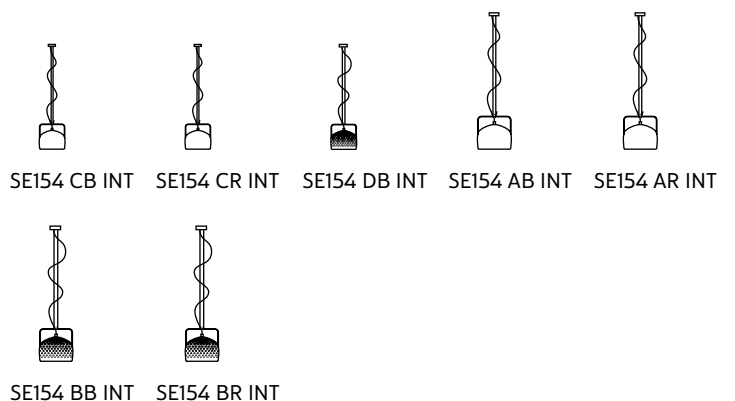

LIGHT EMISSION

unidirectional

	direct
	filtered
	indirect
	absence

COMPLIANT WITH

IEC	60598-1:2014
EN	60598-1:2015
	
degree of protection	IP20
bulb	not provided

COLLECTION

also available table and floor lamp version, small and large