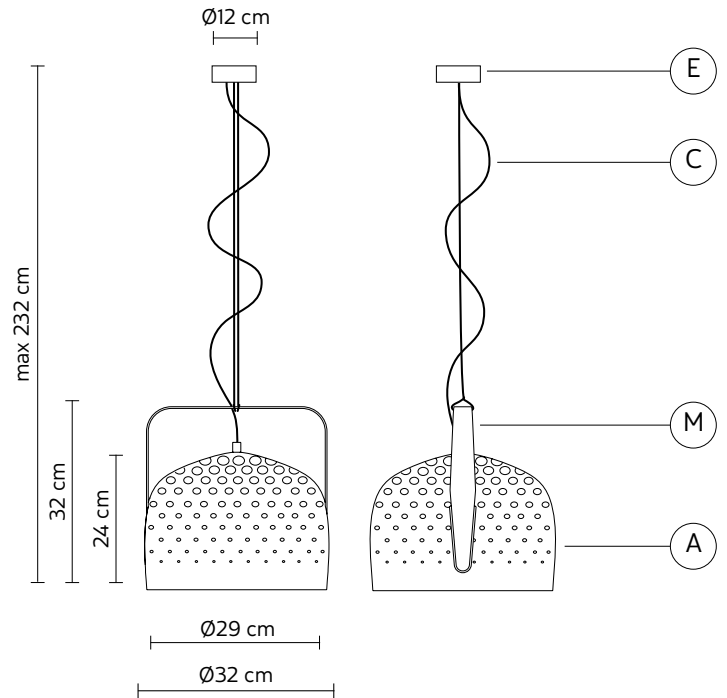

LIGHT EMISSION

unidirectional

	direct
	filtered
	indirect
	absence

COMPLIANT WITH

IEC	60598-1:2014
EN	60598-1:2015

degree of protection	IP20
bulb	not provided

COLLECTION

also available table and floor lamp version, small and large