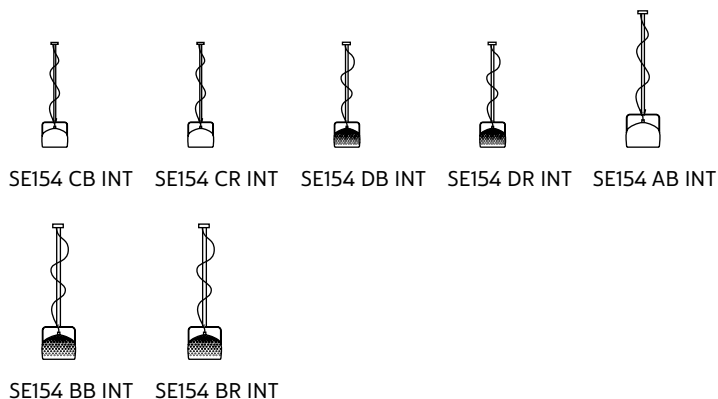

LIGHT EMISSION

unidirectional

	direct
	filtered
	indirect
	absence

COMPLIANT WITH

IEC	60598-1:2014
EN	60598-1:2015

degree of protection	IP20
bulb	not provided

COLLECTION

also available table and floor lamp version, small and large