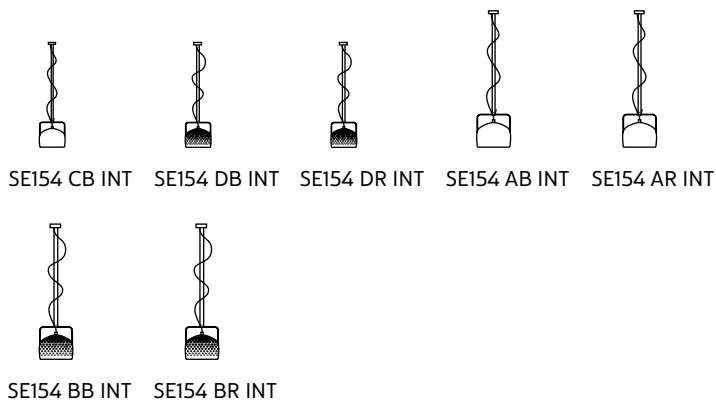

LIGHT EMISSION

unidirectional

	direct
	filtered
	indirect
	absence

COMPLIANT WITH

IEC	60598-1:2014
EN	60598-1:2015

degree of protection	IP20
bulb	not provided

COLLECTION

also available table and floor lamp version, small and large