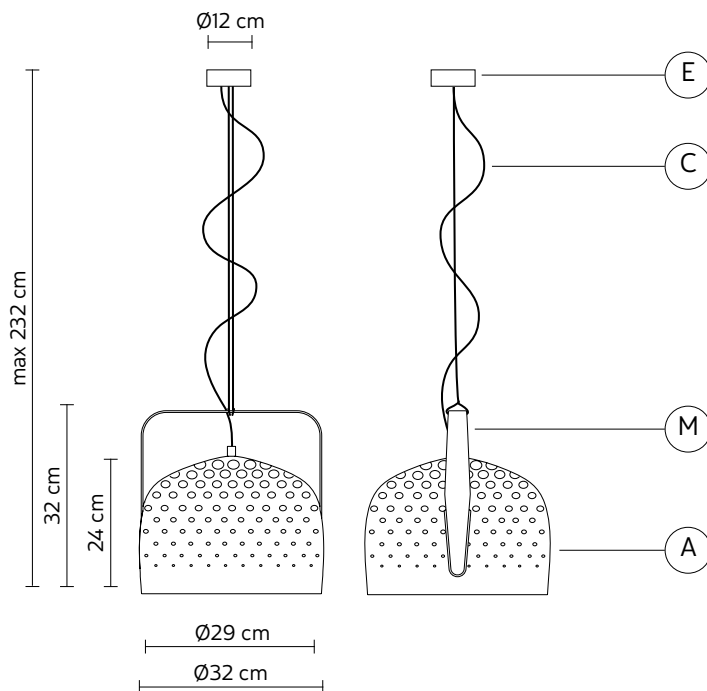

LIGHT EMISSION

unidirectional

	direct
	filtered
	indirect
	absence

COMPLIANT WITH

IEC	60598-1:2014
EN	60598-1:2015
	   

degree of protection	IP20
bulb	not provided

COLLECTION

also available table and floor lamp version, small and large