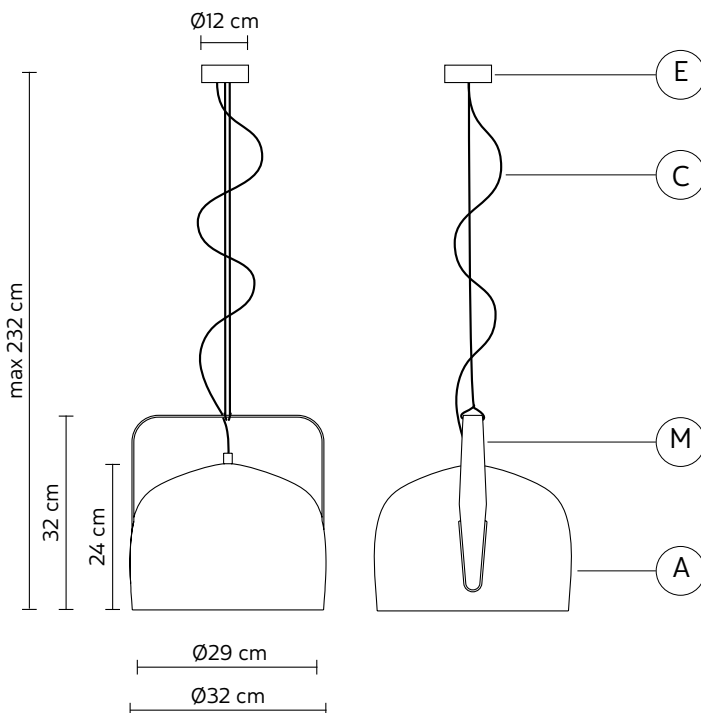

LIGHT EMISSION

unidirectional

	direct
	filtered
	indirect
	absence

COMPLIANT WITH

IEC	60598-1:2014
EN	60598-1:2015

degree of protection	IP20
bulb	not provided

COLLECTION

also available table and floor lamp version, small and large