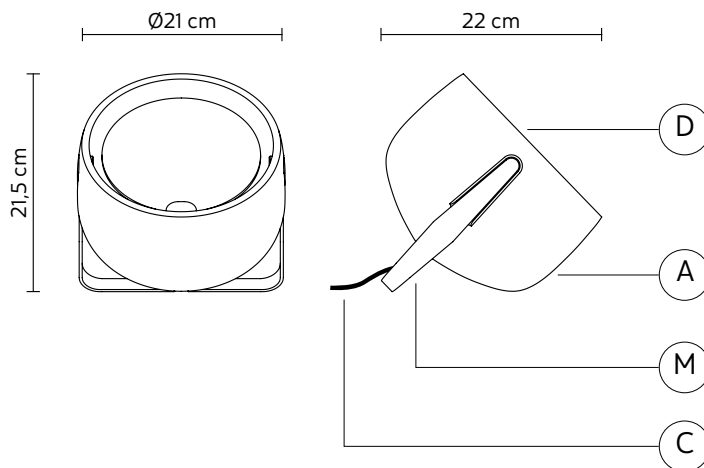

PACKAGING

n° cartons	1
net weight/kg	1,5
gross weight/kg	3,45
packaging/cm	34x34x37

LIGHT EMISSION

unidirectional

COMPLIANT WITH

IEC	60598-1:2014
EN	60598-1:2015
	
degree of protection	IP20
bulb	not provided

*we recommended to use milk-white bulbs, dimensions Ø45mm h 73mm

PACKAGING

n° cartons	1
net weight/kg	1,5
gross weight/kg	3,45
packaging/cm	34x34x37

LIGHT EMISSION

unidirectional

COMPLIANT WITH

IEC	60598-1:2014
EN	60598-1:2015
	
degree of protection bulb	IP20 not provided

*we recommended to use milk-white bulbs, dimensions Ø45mm h 73mm

PACKAGING

n° cartons	1
net weight/kg	1,5
gross weight/kg	3,45
packaging/cm	34x34x37

LIGHT EMISSION

unidirectional

COMPLIANT WITH

IEC	60598-1:2014
EN	60598-1:2015
	
degree of protection	IP20
bulb	not provided

*we recommended to use milk-white bulbs
dimensioni Ø45mm e h73mm

PACKAGING

n° cartons	1
net weight/kg	1,5
gross weight/kg	3,45
packaging/cm	34x34x37

LIGHT EMISSION

unidirectional

COMPLIANT WITH

IEC	60598-1:2014
EN	60598-1:2015
	
degree of protection	IP20
bulb	not provided