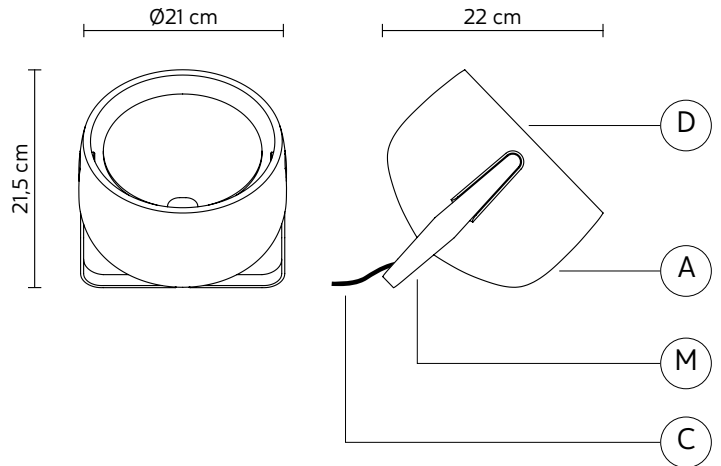

DIFFUSER "C"

material	plexiglass	
----------	------------	--

ELECTRICAL CABLE "C"

colour	black	
--------	-------	---

ELECTRICAL SYSTEM*

socket	E27
source	1 x max 5W LED *
energy class	from A to A++

*we recommended to use milk-white bulbs, dimensions Ø45mm h 73mm

PACKAGING

n° cartons	1
net weight/kg	1,5
gross weight/kg	3,45
packaging/cm	34x34x37

LIGHT EMISSION

unidirectional

COMPLIANT WITH

IEC	60598-1:2014
EN	60598-1:2015
	
degree of protection	IP20
bulb	not provided

*we recommended to use milk-white bulbs, dimensions Ø45mm h 73mm

PACKAGING

n° cartons	1
net weight/kg	1,5
gross weight/kg	3,45
packaging/cm	34x34x37

LIGHT EMISSION

unidirectional

COMPLIANT WITH

IEC	60598-1:2014
EN	60598-1:2015
	
degree of protection bulb	IP20 not provided

*we recommended to use milk-white bulbs, dimensions Ø45mm h 73mm

PACKAGING

n° cartons	1
net weight/kg	1,5
gross weight/kg	3,45
packaging/cm	34x34x37

LIGHT EMISSION

unidirectional

COMPLIANT WITH

IEC	60598-1:2014
EN	60598-1:2015
	
degree of protection	IP20
bulb	not provided