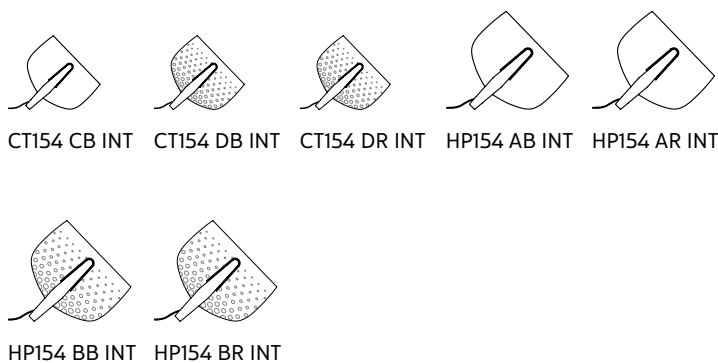

COLLECTION

also available suspension lamp version, small and large