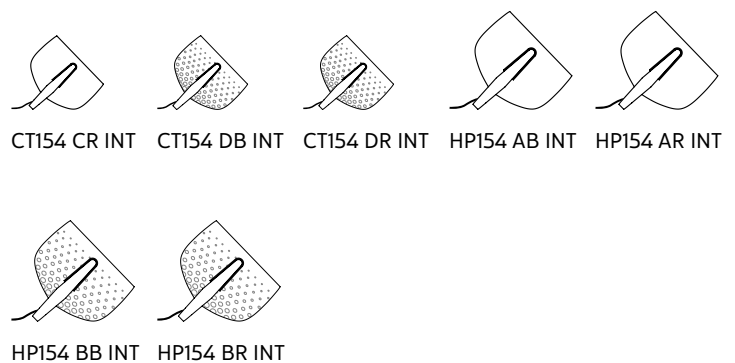

COLLECTION

also available suspension lamp version, small and large