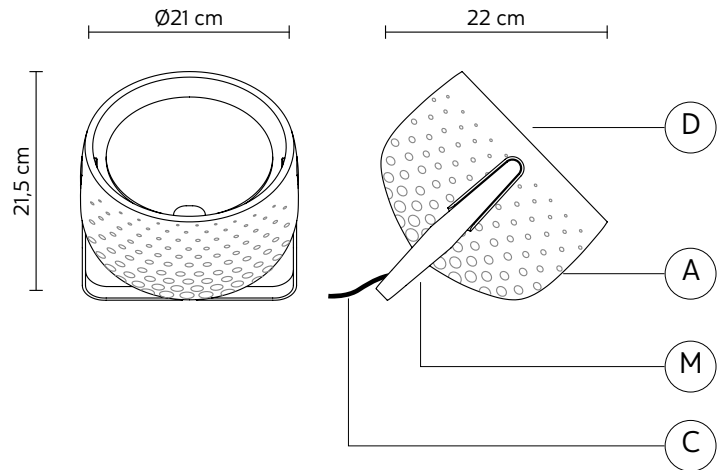

*we recommended to use milk-white bulbs, dimensions Ø45mm h 73mm

PACKAGING

n° cartons	1
net weight/kg	1,5
gross weight/kg	3,45
packaging/cm	34x34x37

LIGHT EMISSION

unidirectional

COMPLIANT WITH

IEC	60598-1:2014
EN	60598-1:2015
	
degree of protection bulb	IP20 not provided

*we recommended to use milk-white bulbs, dimensions Ø45mm h 73mm

PACKAGING

n° cartons	1
net weight/kg	1,5
gross weight/kg	3,45
packaging/cm	34x34x37

LIGHT EMISSION

unidirectional

COMPLIANT WITH

IEC	60598-1:2014
EN	60598-1:2015
	
degree of protection	IP20
bulb	not provided

*we recommended to use milk-white bulbs
dimensioni Ø45mm e h73mm

PACKAGING

n° cartons	1
net weight/kg	1,5
gross weight/kg	3,45
packaging/cm	34x34x37

LIGHT EMISSION

unidirectional

COMPLIANT WITH

IEC	60598-1:2014
EN	60598-1:2015
	
degree of protection	IP20
bulb	not provided