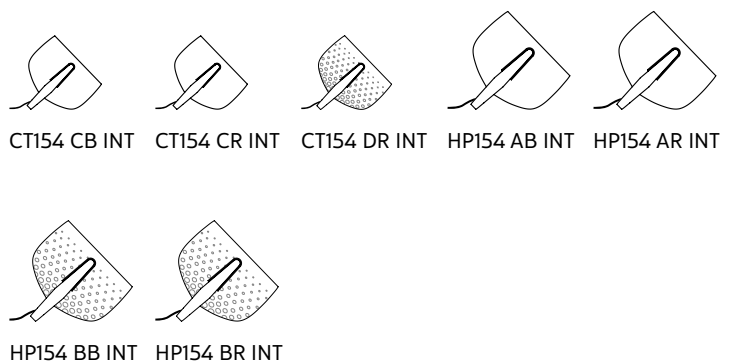

COLLECTION

also available suspension lamp version, small and large