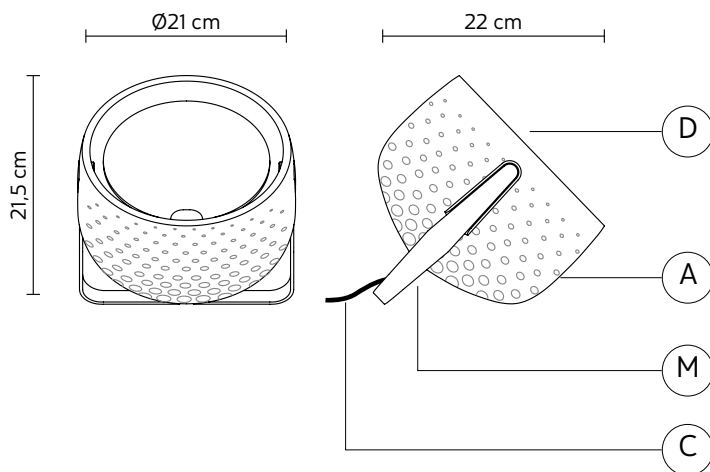

*we recommended to use milk-white bulbs, dimensions Ø45mm h 73mm

PACKAGING

n° cartons	1
net weight/kg	1,5
gross weight/kg	3,45
packaging/cm	34x34x37

LIGHT EMISSION

unidirectional

COMPLIANT WITH

IEC	60598-1:2014
EN	60598-1:2015
	
degree of protection bulb	IP20 not provided

*we recommended to use milk-white bulbs, dimensions Ø45mm h 73mm

PACKAGING

n° cartons	1
net weight/kg	1,5
gross weight/kg	3,45
packaging/cm	34x34x37

LIGHT EMISSION

unidirectional

COMPLIANT WITH

IEC	60598-1:2014
EN	60598-1:2015
	
degree of protection	IP20
bulb	not provided

HANDLE "M"

material	metal	
colour	charcoal-grey	

DIFFUSER "D"

material	plexiglass	
----------	------------	--

ELECTRICAL CABLE "C"

colour	black	
--------	-------	---

ELECTRICAL SYSTEM*

socket	E27
source	1 x max 5W LED*
energy class	from A to A++

*we recommended to use milk-white bulbs
dimensioni Ø45mm e h73mm

PACKAGING

n° cartons	1
net weight/kg	1,5
gross weight/kg	3,45
packaging/cm	34x34x37

LIGHT EMISSION

unidirectional

COMPLIANT WITH

IEC	60598-1:2014
EN	60598-1:2015
	
degree of protection	IP20
bulb	not provided