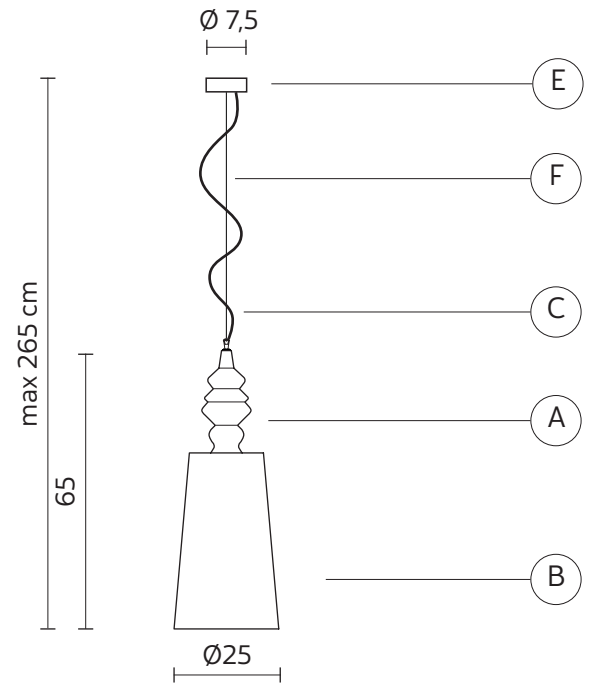

ALÌ E BABÀ suspension

Matteo Ugolini design

year 2009/2010

TECHNICAL SHEET - SE625BC

STRUCTURE "A"

| | | |
|----------|--------------|---|
| material | ceramic |  |
| colour | glossy white | |

SHADE "B"

| | | |
|----------|--------------|---|
| material | ceramic |  |
| colour | glossy white | |

SUSPENSION CABLE "F"

| | | |
|----------|-------|--|
| material | steel | |
|----------|-------|--|

ELECTRICAL SYSTEM

| | |
|--------------|---------------|
| socket | E27 |
| source | max 1x52w |
| energy class | from E to A++ |

PACKAGING

| | |
|-----------------|----------|
| nr. of collis | 1 |
| net weight/kg | 5,2 |
| gross weight/kg | 9,5 |
| packaging/cm | 63x31x31 |

EMISSION OF LIGHT

one-directional

| | |
|---|----------|
|  | direct |
|  | filtered |
|  | indirect |
|  | none |

CERTIFICATION

| | |
|-----|-------------------------|
| IEC | 60598-1:2008 |
| EN | 60598-1:2008 + A11:2009 |

| | |
|---------|--------------|
| IP rate | IP20 |
| bulb | not provided |

COLLECTION

available also as floor lamp, wall lamp and table lamp