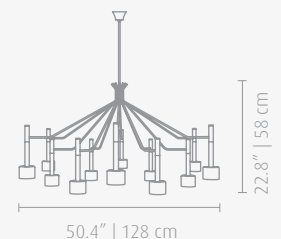

MATERIALS

BODY: Brass
SHADE: Aluminum

STANDARD FINISHES*

BODY: Nickel Plated
SHADE: Glossy Black

*AVAILABLE FINISHES P.183

WEIGHT

[ELLA 15](#) -Approx. 16 kg | 35.27 lbs
[ELLA 6](#) -Approx. 8 kg | 17.63 lbs

BULBS

[ELLA 15](#) - 15x G9 Bulbs
[ELLA 6](#) - 6x G9 Bulbs
(included)

DIMENSIONS

POLE HEIGHT: Adjustable with 39.4" | 100 cm
(customizable on purchase)

[ELLA 15](#)

HEIGHT: 22.8" | 58 cm
DIAM.: 50.4" | 128 cm

[ELLA 6](#)

HEIGHT: 21.3" | 54 cm
DIAM.: 30" | 76 cm

ALSO AVAILABLE [ELLA](#) | [WALL](#) P.159