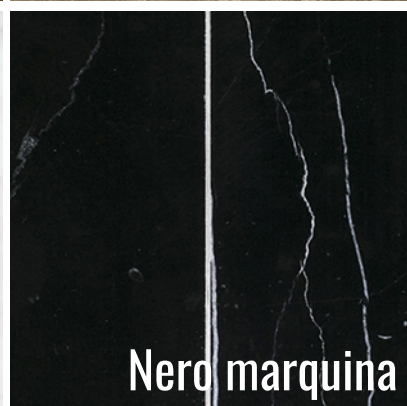

MARBLE FINISHES:

Available in all COLLECTOR marble swatches.

MARBLES

Emperador dark

Emperador light

Estremoz

Guatemala green

Marble carrara