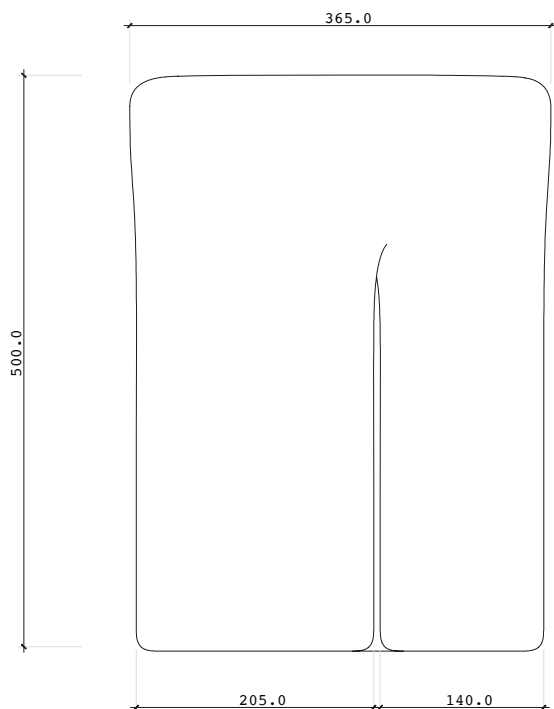

ELEPHANT
SIDE TABLE

ELEPHANT SIDE TABLE

ELEPHANT SIDE TABLE

Ø 50 cm | 19,7"

H 50 cm | 19,7"

PRODUCT FEATURES

Travertino.

PRODUCT OPTIONS