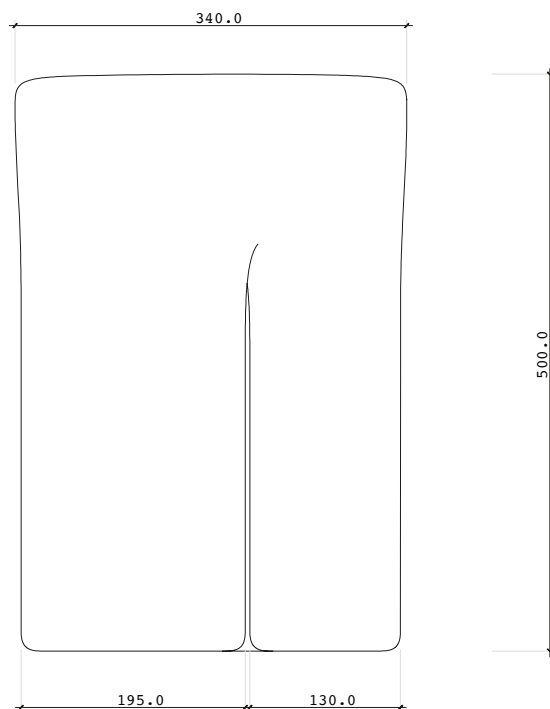

ELEPHANT
SIDE TABLE

ELEPHANT SIDE TABLE

ELEPHANT SIDE TABLE

Ø 50 cm | 19,7"

H 50 cm | 19,7"

PRODUCT FEATURES

Travertino.

PRODUCT OPTIONS