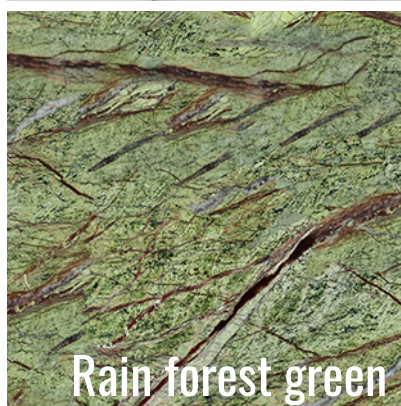

MARBLE FINISHES:

Available in all COLLECTOR marble swatches.

MARBLES

Emperador dark

Emperador light

Estremoz

Guatemala green

Marble carrara

Nero marquina

Rain forest green

Travertino