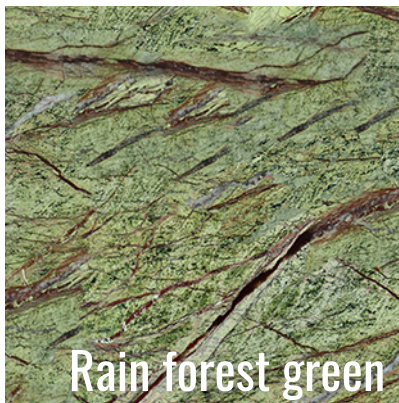

Available in all COLLECTOR marble swatches.

MARBLES

Emperador dark

Emperador light

Estremoz

Guatemala green

Marble carrara

Nero marquina