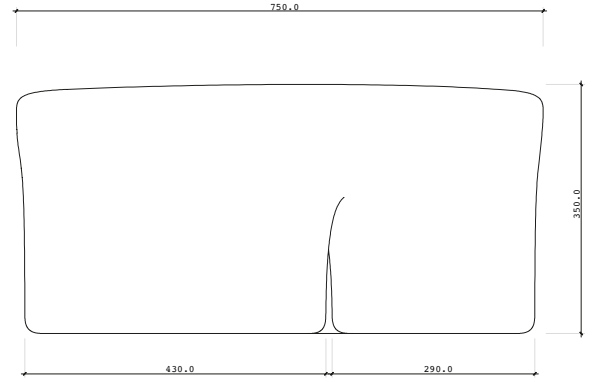

ELEPHANT
CENTER TABLE

ELEPHANT CENTER TABLE

ELEPHANT CENTER TABLE

W 80cm | 31"
D 75cm | 29"
H 35 cm | 13,7"

PRODUCT FEATURES

Travertino.

PRODUCT OPTIONS

MARBLE FINISHES: