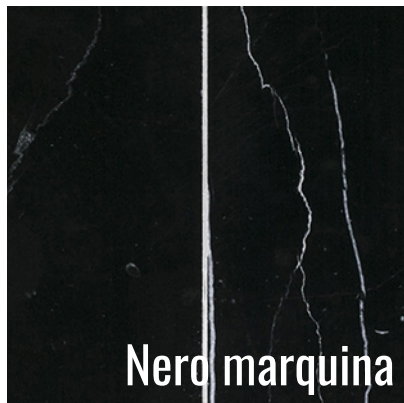

Available in all COLLECTOR marble swatches.

MARBLES

Emperador dark

Emperador light

Estremoz

Guatemala green

Marble carrara

Nero marquina