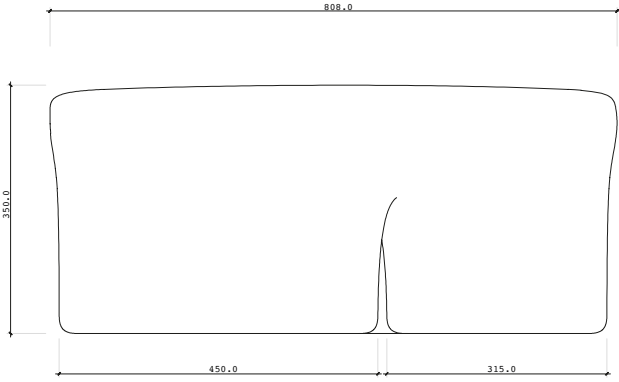

ELEPHANT
CENTER TABLE

ELEPHANT CENTER TABLE

ELEPHANT CENTER TABLE

W 80cm | 31"
D 75cm | 29"
H 35 cm | 13,7"

PRODUCT FEATURES

Travertino.

PRODUCT OPTIONS

MARBLE FINISHES: