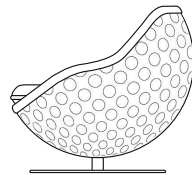

LOUNGE CHAIR eagle

W 870
H 800 / 900
D 870
SW 600
SH 300 / 400
SD 560
KG 49

W 520
H 430
D 520
SW 570
SH 430
SD 570
KG 21

LSB0003

chair shell outside: sturdy UV-resistant deep-drawn ABS plastic shell, white colored, complete with authentic dimples

stool shell: covered with real leather, 0,9 – 1,1 mm pigmented cowhide leather, white colored

chair shell inside: 3D-comfort knitting, 100% polyester FR flame resistant, creme colored

seat pad lounge chair and stool: comfort cold foam

rotary plate lounge chair: in two sizes, each with different seat height, either brushed stainless steel or white satin-matt (powder-coated)
Ø 610 mm for seat height 400 mm or Ø 490 mm for seat height 300 mm

rotary plate stool: either brushed stainless steel or white satin-matt (powder-coated)
Ø 490 mm for seat height 430 mm

for outdoor use we alternatively apply outdoor resistant seat pads and fabrics

recommended maximum load 120 kg