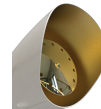

DUKE ROUND | SUSPENSION

Duke is a modern pendant lighting design that boasts a heavy nostalgic 70s groove vibe. Inspired by the simplicity of the 1970s, Delight-FULL's designers were able to create an iconic modern ceiling light that suits the most demanding setting. Produced in Portugal, it is handmade in brass and aluminum. The body, made of brass, has both a matte black and a gold-plated finish, while the shades are lacquered a glossy black on the outside. The inside is matte white, but it can also have a gold powder paint finish. It is a stunning bedroom ceiling light, but this large ceiling light can also be considered for other room settings, such as a mid-century modern living room.

MATERIALS

BODY: Brass
SHADE: Aluminum

STANDARD FINISHES*

BODY: Black Matte and Gold Plated
SHADE: Glossy Black, Gold Plated and White Matte

Gold Powder Paint

*MORE FINISHES AVAILABLE IN P.247 | 248

WEIGHT

Approx. 30 kg | 26,4 lbs

BULBS

36 x G9 Bulbs 40W (included)
(for USA not included)

DIMENSIONS

HEIGHT: 13,8" | 35 cm
DIAMETER: 66" | 168 cm

ALSO AVAILABLE IN CATALOG 2018

DUKE 6 | SUSPENSION P.; DUKE | FLOOR P.; DUKE 2 | FLOOR P.; DUKE 1 | FLOOR P.;