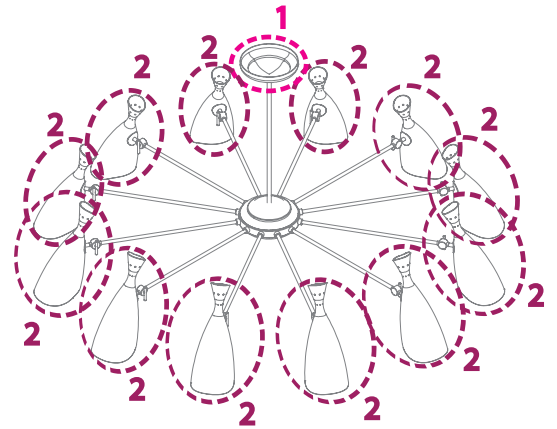

BULBS

36 x G9 Halogen Bulbs 28W (included)

OPTIONAL BULBS

36 x G9 Led Bulbs 3W (customizable on purchase)

BULB STANDARD

LIGHT TECHNOLOGY: Halogen

POWER: 28W

LUMENS: 350LM

COLOUR TEMPERATURE: 2700K

BULB OPTIONAL

LIGHT TECHNOLOGY: Led

POWER: 3W

LUMENS: 240LM

COLOUR TEMPERATURE: 2700K

CANOPY AND SHADE

DESCRIPTION

CANOPY

SHADES

CANOPY

N°1 - 1 unit

HEIGHT: 2,3" | 6 cm

DIAMETER: 7,8" | 20 cm

SHADES

N°2 - 12 units

HEIGHT: 15,1" | 38,5 cm

DIAMETER: 6,2" | 16 cm

Shade with Bulbs 

For more information, contact our team.
INFO@DELIGHTFULL.EU | WWW.DELIGHTFULL.EU