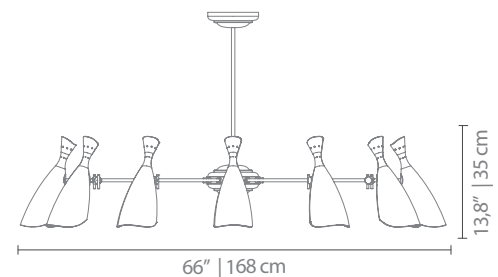

BULBS

36 x G9 Bulbs 40W (included)
(for USA not included)

DIMENSIONS

HEIGHT: 13,8" | 35 cm
DIAMETER: 66" | 168 cm

ALSO AVAILABLE IN CATALOG 2018

DUKE 6 | SUSPENSION P.; DUKE | FLOOR P.; DUKE 2 | FLOOR P.; DUKE 1 | FLOOR P.;

DUKE ROUND | SUSPENSION

PACKAGE

(Plywood Box)

WIDTH: 68,8" | 175 cm

HEIGHT: 21,6" | 55 cm

DEPTH: 68,8" | 175 cm

PACKAGE VOLUME: 1,68 m³

WEIGHT: Approx. 45kg | 99,2lbs

CANOPY

SHADES

CANOPY

N°1 - 1 unit

HEIGHT: 2,3" | 6 cm

DIAMETER: 7,8" | 20 cm

SHADES

N°2 - 12 units

HEIGHT: 15,1" | 38,5 cm

DIAMETER: 6,2" | 16 cm

Shade with Bulbs 

For more information, contact our team.
INFO@DELIGHTFULL.EU | WWW.DELIGHTFULL.EU