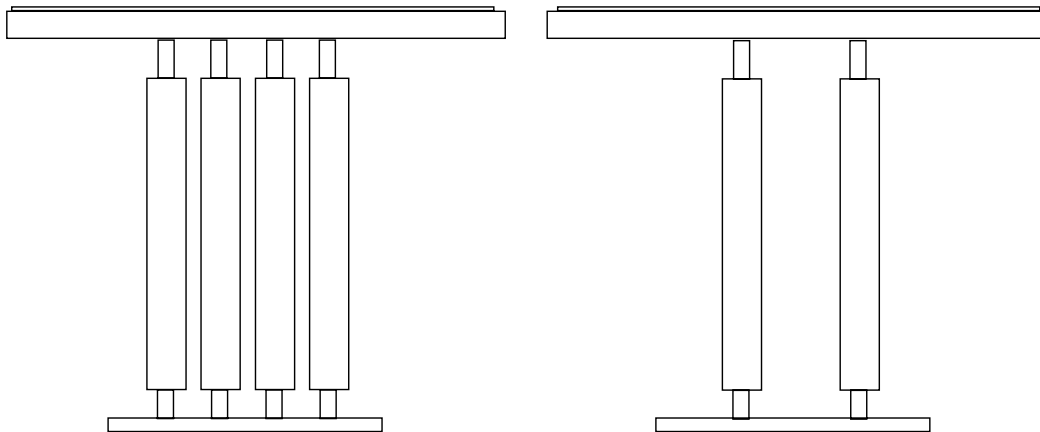

**COLLIN**  
CENTER TABLE

# COLLIN CENTER TABLE

Ø 120 CM | 42,7"

H 75 CM | 29,5"

## PRODUCT FEATURES

TABLE TOP IN MARBLE WITH AN OAK FRAME.

LEGS IN OAK WITH METAL DETAILS.