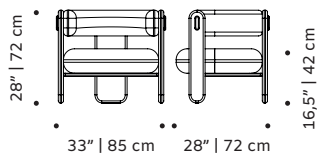

PACKAGING

Weight item: 172 lb | 78 kg

Weight packaging: 432 lb | 196 kg

Packaging type: cardboard box and pallet

Packaging dimensions with pallet: 83x88x95 cm

Number of parcels: 1

FINISHINGS

Upholstery