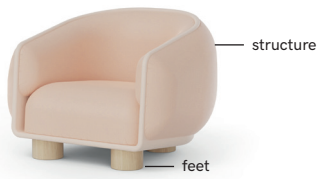

CHARLIE

by Mambo unlimited ideas

mambo—
unlimited
ideas

CHARLIE
armchair

TECHNICAL CHARACTERISTICS

Frame: constructed in solid wood with 90 mm elastic webbing

Fixed cover

Structure foam: 100% PU HR 40 kg