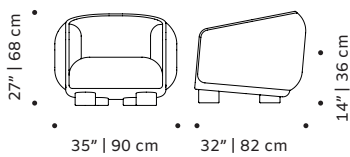

PACKAGING

Weight item: 26 lb | 82 kg

Weight packaging: 220 lb | 100 kg

Packaging type: cardboard box and pallet

Packaging dimensions with pallet: 83x88x95 cm

Number of parcels: 1

FINISHINGS

Upholstery