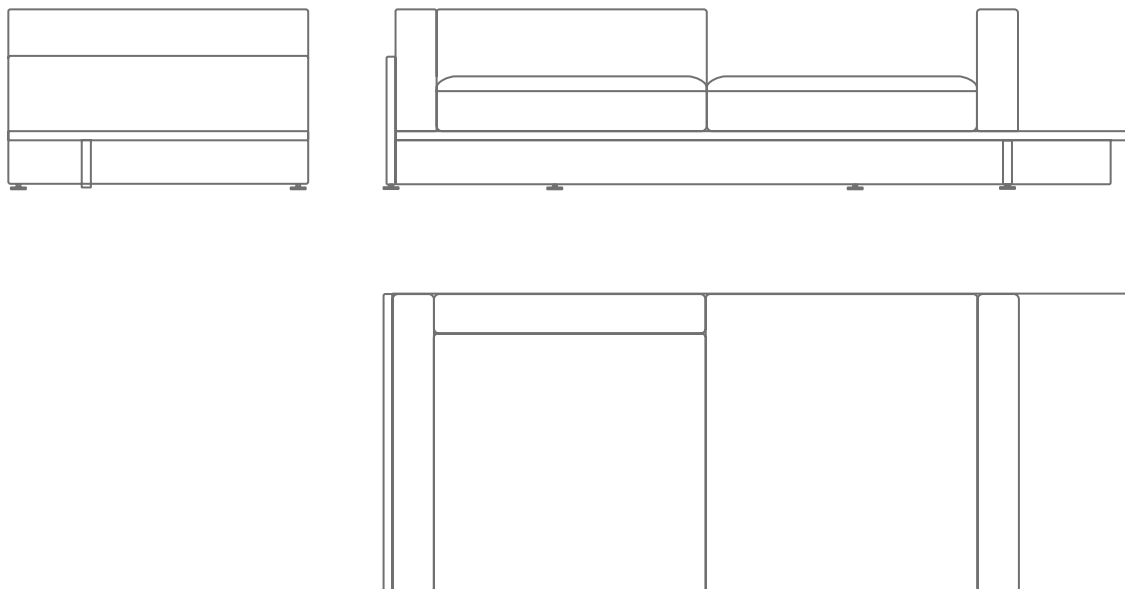

# CHAPLIN ARMCHAIR

SIMPLE GEOMETRY AND VERSATILITY IT CAN GIVE THE LIVING ROOM  
DIFFERENT LOOKS AND FEELS.  
FROM FORMAL TO CASUAL, THE LIGHT SOLID WOOD STRUCTURE  
CAN SUPPORT DIFFERENT CONTRASTING LEATHER AND FABRIC  
COMBINATIONS AND STILL MAINTAINS THE CLEAN VISUAL INTACT.

# CHAPLIN ARMCHAIR

W 230 CM | 90,5"

D 85 CM | 33,5"

H 60 CM | 23,6"

## PRODUCT FEATURES

STRUCTURE IN OAK WOOD.

UPHOLSTERED IN FABRIC.

GENUINE LEATHER DETAILS.