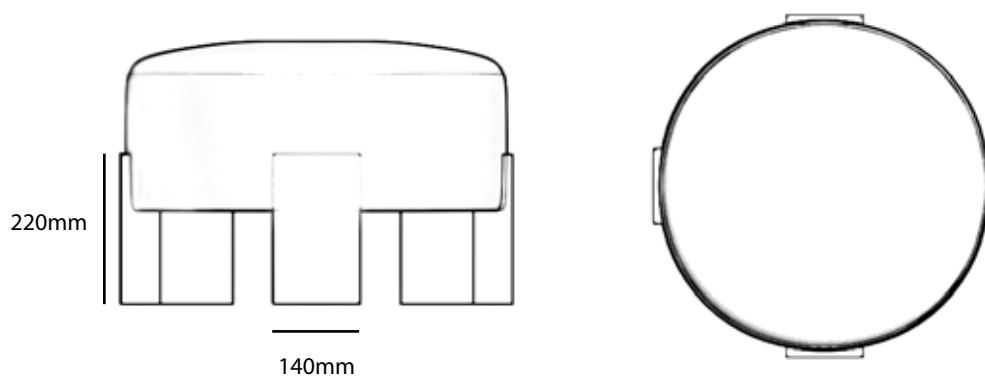

CASSETTE PUFF

UNDERPINNED BY A MINIMALIST AND
SOPHISTICATED AESTHETIC OF CLEAN LINES.

Ø 60 CM | 23"
H 38CM | 13.7"

PRODUCT FEATURES

SLL UPHOLSTERED IN BOUCLE FABRIC.

PRODUCT OPTIONS

AVAILABLE IN ALL COLLECTOR LEATHERS AND FABRICS.
AVAILABLE IN CLIENT'S OWN MATERIAL.