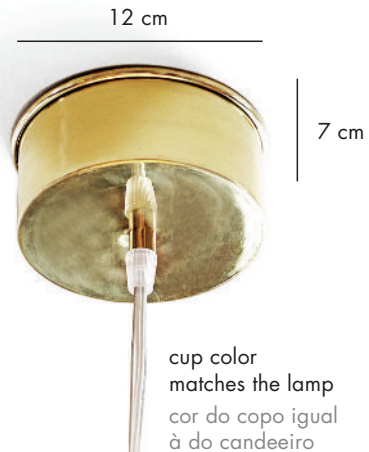

FINISHINGS / ACABAMENTOS

CORDS FIOS

*on extra charge

CUP COPO

This product can be made in other finishings
Este produto pode ser feito noutros acabamentos

LAMP SHADES ABAT-JOURS

METALS METAIS

Peach is a painted color, not a lacquered one.
Before any intervention, cut the power.

Peach é uma cor pintada, não lacada.
Antes de qualquer intervenção, desligue a electricidade.