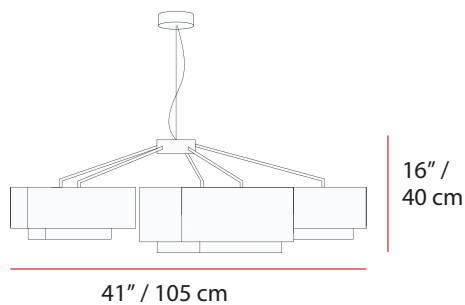

# CAROUSEL

suspension lamp candeeiro de suspensão

41" / 105 cm

16" /  
40 cm

\*5 arms

\*3 arms

230V / 50Hz

● E27/5x23W CFL

120V / 60Hz

● E26/5x18W CFL

Cable

59" / 1,5m

44 lb | 20 kg

43x43x18 in

110x110x45 cm

0,55 m<sup>3</sup>