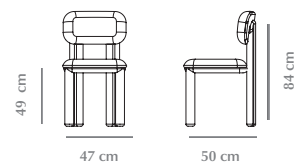

All Fabric or leather

// as pictured
Back and seat: Gipsy Chamois
Feet: Grace 732

* Product sizes may vary up to 2 cm.

**FABRIC
CAT 1**

Synthetic
Leather Metallic
Titanium

Synthetic
Leather Monel

Synthetic
Leather
Heather