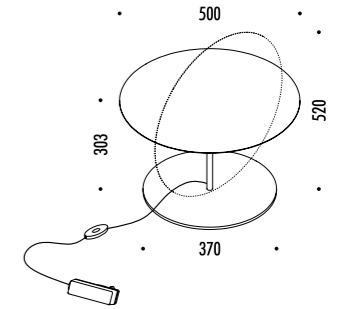

The sizes are expressed in millimeters.

DESIGN DAVIDE GROPPI - 2018
LAMPADA DA TAVOLO - METACRILATO - METALLO - OTTONE
TABLE LAMP - METHACRYLATE - METAL - BRASS

CALVINO

CE  IP20

19480000	STANDARD - 3000K	24 V DC - 18 W LED - 1372 lm - CRI > 90
19480000-27	STANDARD - 2700K	STELO IN OTTONE - DISCO A SPECCHIO CON RETRO BLU - CAVO NERO - BASE NERA
		ORIENTABILE - DIMMER
		DRIVER LED INCLUSO INPUT 100-240 V - 50/60 Hz
		BRASS STEM - MIRROR PLATE WITH BLUE BACK SIDE - BLACK CABLE - BLACK BASE
		ADJUSTABLE - DIMMER
		INCLUDES LED DRIVER INPUT 100-240 V - 50/60 Hz