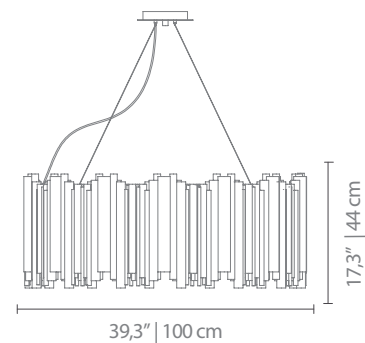

MATERIALS

BODY: Brass

STANDARD FINISHES*

BODY: Gold Plated

Gold Plated

*MORE FINISHES AVAILABLE IN P.247 | 248

WEIGHT

Approx. 46 kg | 99 lbs

BULBS

30 x G9 Bulbs 40W (included)
(for USA not included)

DIMENSIONS

HEIGHT: 17,3" | 44 cm

DIAMETER: 39,3" | 100 cm

ALSO AVAILABLE IN CATALOG 2018

BRUBECK | SUSPENSION P.28; BRUBECK | FLOOR P.110; BRUBECK | WALL P. ;
BRUBECK XL | WALL P.198.

BRUBECK ROUND | SUSPENSION

PACKAGE

(Plywood Box)

WIDTH: 43,3" | 110 cm

HEIGHT: 39,3" | 100 cm

DEPTH: 43,3" | 110 cm

PACKAGE VOLUME: 1,21 m³

WEIGHT: Approx. 72 kg | 158,7 lbs

HEIGHT: 17,3" | 44 cm

DIAMETER: 39,3" | 100 cm

Shade with Bulbs 

For more information, contact our team.
INFO@DELIGHTFULL.EU | WWW.DELIGHTFULL.EU