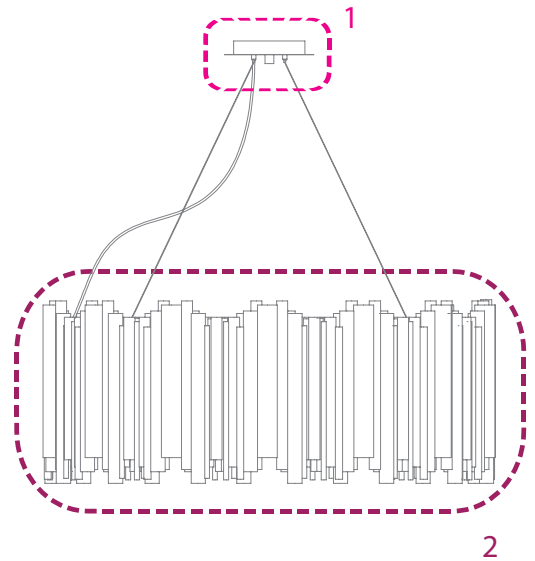

Bulbs

30 x G9 Bulbs 40W (included)

(for USA not included)

LIGHT TECHNOLOGY: Led

POWER: 40W

COLOUR TEMPERATURE: 2700K

CANOPY AND SHADE

DESCRIPTION

CANOPY

SHADES

CANOPY

Nº1 - 1 unit

HEIGHT: 1,1" | 3 cm

DIAMETER: 7,8" | 20 cm

SHADES

Nº2 - 1 unit

HEIGHT: 17,3" | 44 cm

DIAMETER: 39,3" | 100 cm

Shade with Bulbs 

For more information, contact our team.
INFO@DELIGHTFULL.EU | WWW.DELIGHTFULL.EU