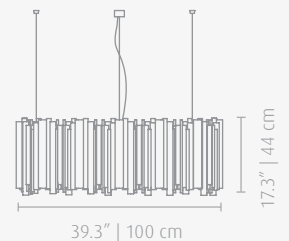

### BULBS

30 x G9 Bulbs (included)

### DIMENSIONS

CORD HEIGHT: Adjustable with 39.4" | 100 cm  
(customizable on purchase)

HEIGHT: 17.3" | 44 cm

DIAM.: 39.3" | 100 cm

ALSO AVAILABLE [BRUBECK | FLOOR P.77](#)

ALSO AVAILABLE [BRUBECK | WALL P.147](#)