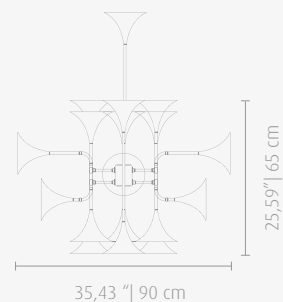

MATERIALS

BODY: Brass

STANDARD FINISHES*

BODY: Gold Plated

*AVAILABLE FINISHES P.153

WEIGHT

Aprox. 10 kg | 22,04 lbs

BULBS

24x E14 Incandescent Bulbs 25W (included)

DIMENSIONS

POLE HEIGHT: customizable (on purchase)

HEIGHT: 25,59" | 65 cm

DIAM.: 35,43" | 90 cm

BOTTI | SUSPENSION

Like an orchestra, Botti embodies all the details of wind instruments and takes us into a music concert. Its structure is handmade in brass and gently covered by a golden mantle, a monumental piece which shows the exquisite capacity of Delightfull's skilled artisans. Botti suspension fixture will surely mark a 'before' and 'after' in any setting.

24x E14 Incandescent Bulbs 25W (included)

DIMENSIONS

POLE HEIGHT: customizable (on purchase)

HEIGHT: 31,5" | 80 cm

DIAM.: 59" | 150 cm

BOTTI | SUSPENSION

Like an orchestra, Botti embodies all the details of wind instruments and takes us into a music concert. Its structure is handmade in brass and gently covered by a golden mantle, a monumental piece which shows the exquisite capacity of Delightfull's skilled artisans. Botti suspension fixture will surely mark a 'before' and 'after' in any setting.

24x E14 Incandescent Bulbs 25W (included)

DIMENSIONS

POLE HEIGHT: customizable (on purchase)

HEIGHT: 70,86" | 180 cm

DIAM.: 98,42" | 250 cm