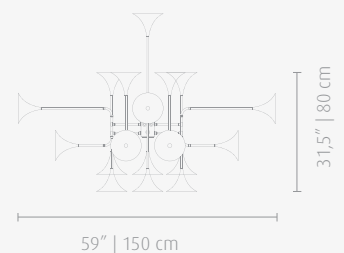

24x E14 Incandescent Bulbs 25W (included)

DIMENSIONS

POLE HEIGHT: customizable (on purchase)

HEIGHT: 25,59" | 65 cm

DIAM.: 35,43" | 90 cm

BOTTI | SUSPENSION

Like an orchestra, Botti embodies all the details of wind instruments and takes us into a music concert. Its structure is handmade in brass and gently covered by a golden mantle, a monumental piece which shows the exquisite capacity of Delightfull's skilled artisans. Botti suspension fixture will surely mark a 'before' and 'after' in any setting.

MATERIALS

BODY: Brass

STANDARD FINISHES*

BODY: Gold Plated

*AVAILABLE FINISHES P.153

WEIGHT

Aprox. 16 kg | 35,27 lbs

BULBS

24x E14 Incandescent Bulbs 25W (included)

DIMENSIONS

POLE HEIGHT: customizable (on purchase)

HEIGHT: 31,5" | 80 cm

DIAM.: 59" | 150 cm

BOTTI | SUSPENSION

Like an orchestra, Botti embodies all the details of wind instruments and takes us into a music concert. Its structure is handmade in brass and gently covered by a golden mantle, a monumental piece which shows the exquisite capacity of Delightfull's skilled artisans. Botti suspension fixture will surely mark a 'before' and 'after' in any setting.

24x E14 Incandescent Bulbs 25W (included)

DIMENSIONS

POLE HEIGHT: customizable (on purchase)

HEIGHT: 70,86" | 180 cm

DIAM.: 98,42" | 250 cm