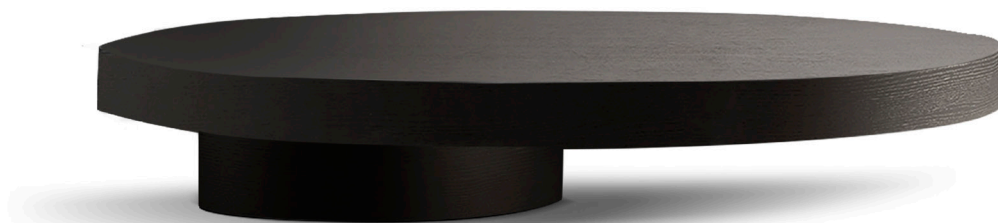

**BASSA**  
CENTER TABLE

# BASSA CENTER TABLE

# BASSA CENTER TABLE

W 100 cm | 39"

D 80 cm | 31,4"

H 36 cm | 14"

## PRODUCT FEATURES

Structure in Solid Oak Wood / Estremoz Marbl