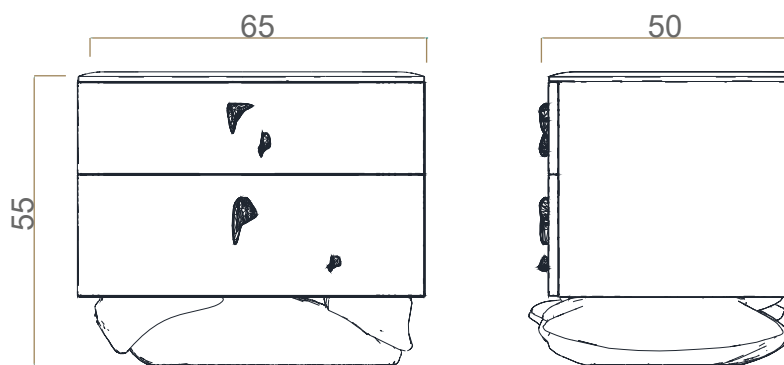

Limited edition

ANGRA SMALL

NIGHTSTAND

MATERIALS & FINISHES

STANDARD

Custom colors and finishes are available with an upcharge.
Please contact info@bocadolobo.com