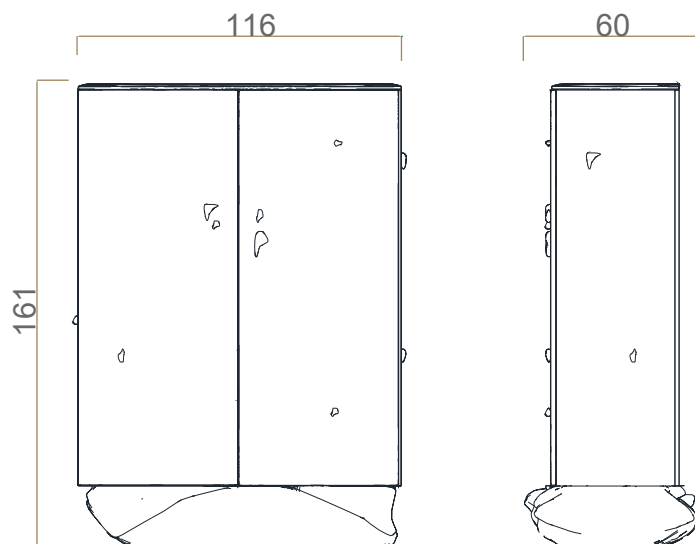

Limited edition
ANGRA
CUPBOARD

MATERIALS & FINISHES

STANDARD

Custom colors and finishes are available with an upcharge.
Please contact info@bocadolobo.com