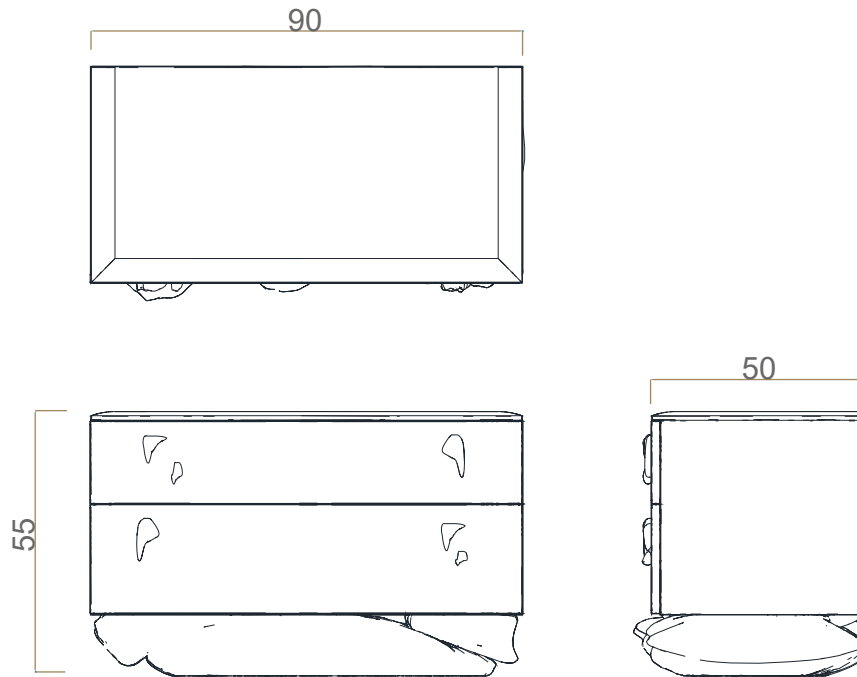

Limited edition
ANGRA
NIGHTSTAND

MATERIALS & FINISHES

STANDARD

Custom colors and finishes are available with an upcharge.
Please contact info@bocadolobo.com