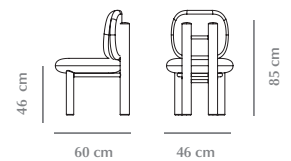

Top	Fabric or leather
Structure	Solid or lacquered wood matte

// as pictured
Back and seat: Graffito 18
Feet: Natural Oak

* Product sizes may vary up to 2 cm.

**FABRIC
CAT 1**

Synthetic
Leather Metallic
Titanium