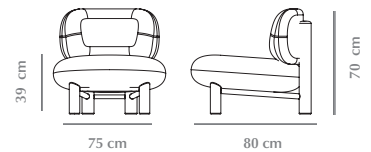

Top	Fabric or leather
Structure	Solid or lacquered wood matte

// as pictured
Back and seat: Stars recycled macchiato
Feet: Mocha lacquered wood

* Product sizes may vary up to 2 cm.

**FABRIC
CAT 1**

Synthetic
Leather Metallic
Titanium