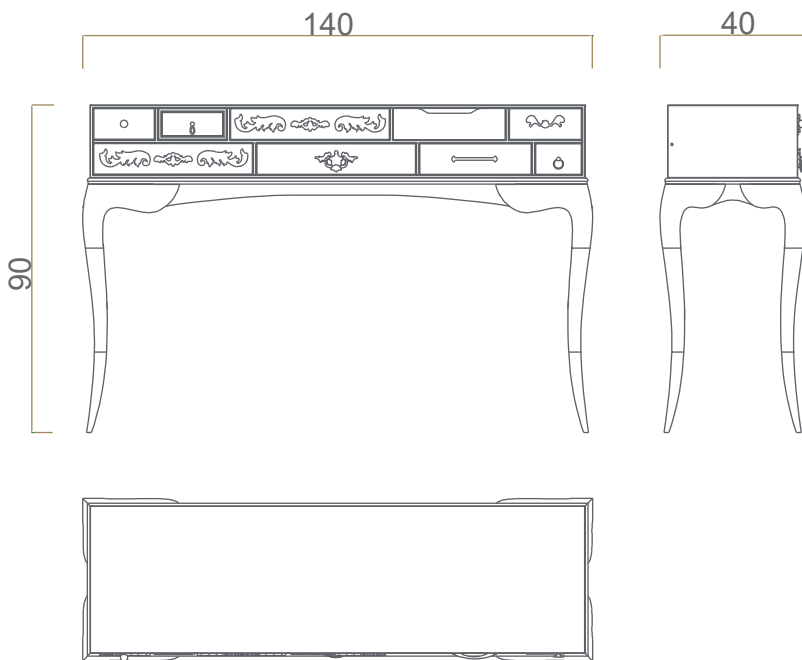

SOHO COLLECTION
SPECIAL HOMES

YORK

CONSOLE | BLACK

MATERIALS & FINISHES

STANDARD

PRODUCT OPTIONS

Custom colors and finishes are available with an upcharge.
Please contact info@bocadolobo.com