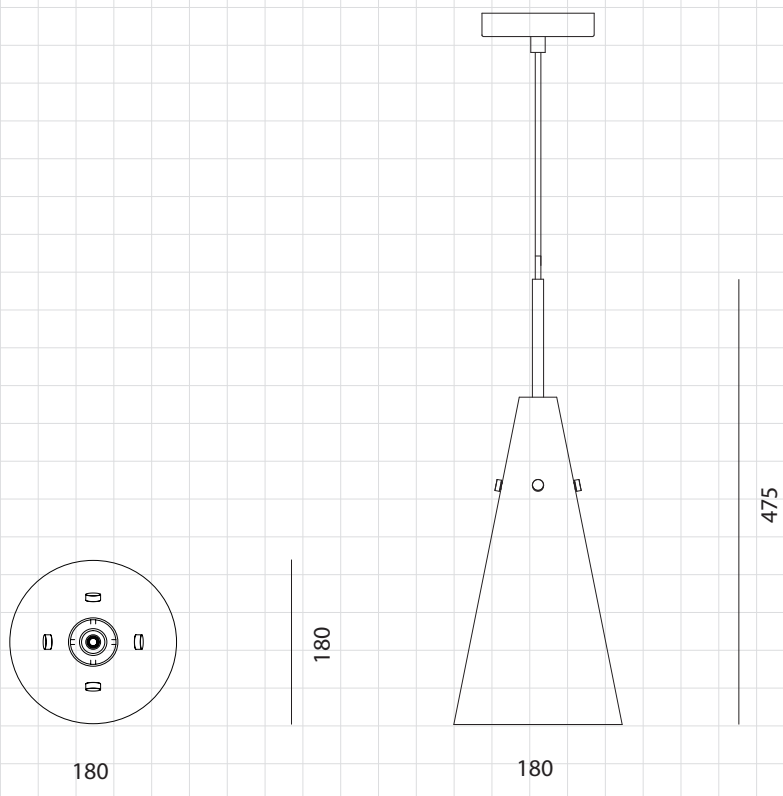

### Yama Pendant Metal Middle

**CODE**  
**DIMENSIONS**

YA-P120-M  
Φ180 x H475mm

**NET WEIGHT**  
**ENVIRONMENT**  
**MATERIALS**

0.70 kg  
Indoor  
Powder coated aluminium shade, brass plated stainless steel structure  
\*Please refer to website or contact your local representative for complete material swatches.

**SHIPPING**

<b>Package</b>	Assembled		
<b>Package Qty</b>	1 pcs/box		
<b>Packaging</b>	<b>Measurement (mm)</b>	<b>Volume (cbm)</b>	<b>Gross Weight (kg)</b>
<b>FCL/LCL/AIR</b>	W440 x D410 x H250	0.05	1.84